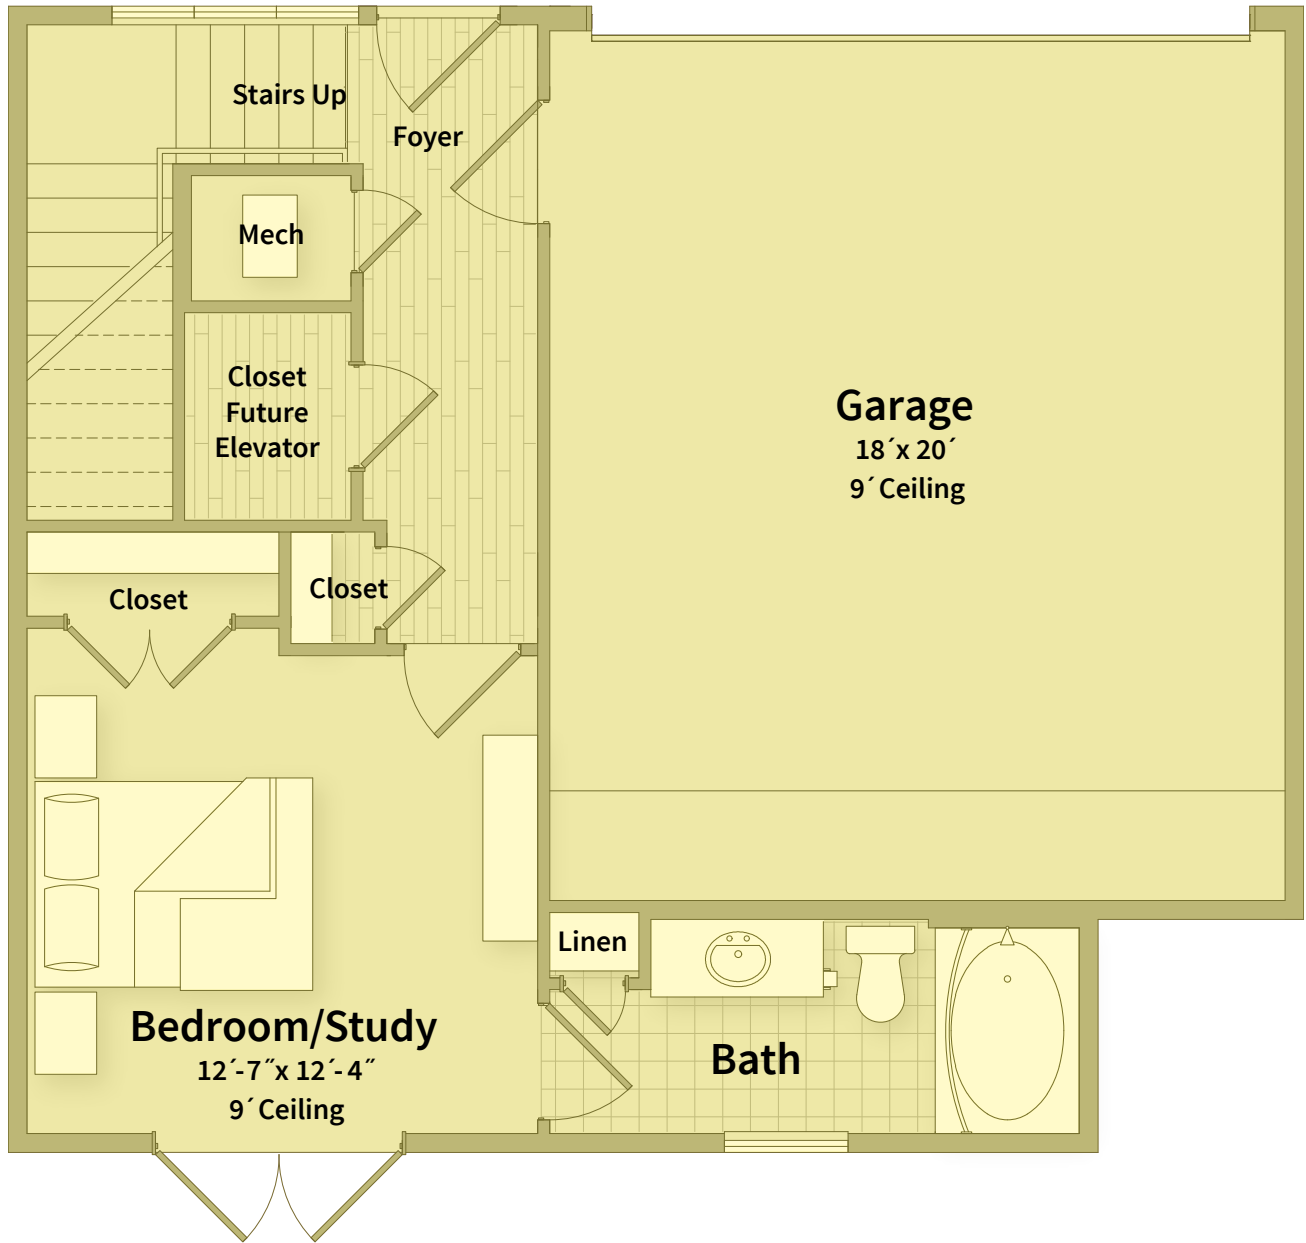

# Unit T1a - Ground Floor

BEDROOM 3 | BATH 3.5 | SQ FT 2,162

# Unit T1a - 2nd Floor

BEDROOM 3 | BATH 3.5 | SQ FT 2,162

# Unit T1a - 3rd Floor

**BEDROOM 3** | **BATH 3.5** | **SQ FT 2,162**