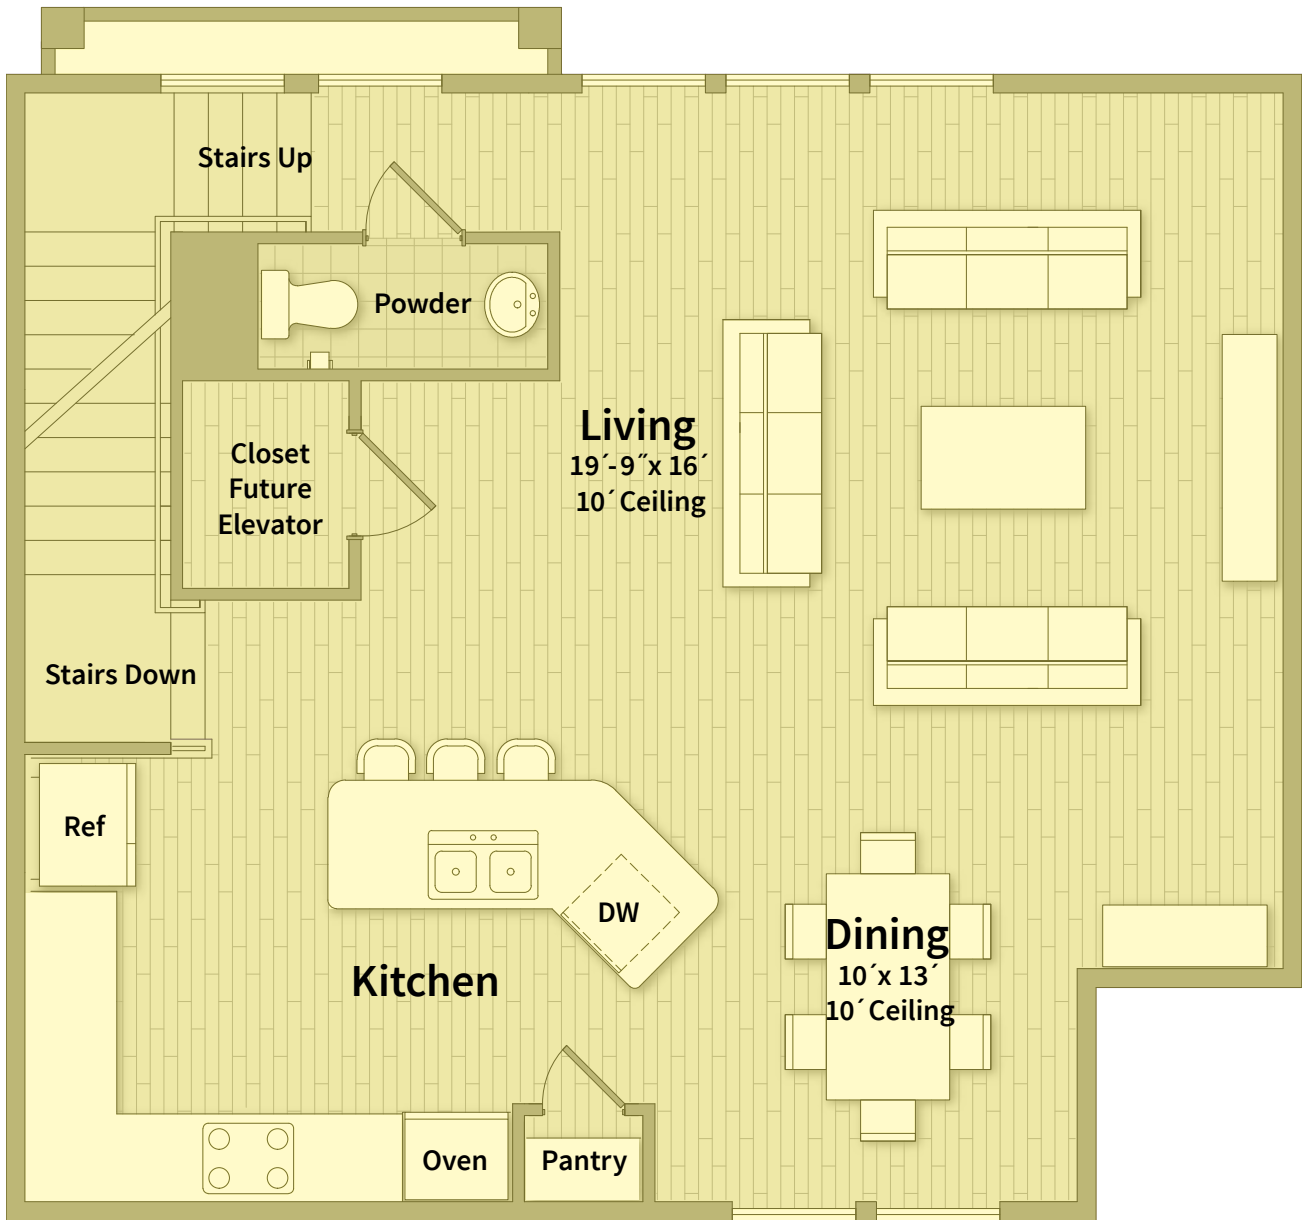

# Unit T1a - Ground Floor

BEDROOM 3 | BATH 3.5 | SQ FT 2,162

# Unit T1a - 2nd Floor

BEDROOM 3 | BATH 3.5 | SQ FT 2,162

# Unit T1a - 3rd Floor

**BEDROOM 3** | **BATH 3.5** | **SQ FT 2,162**