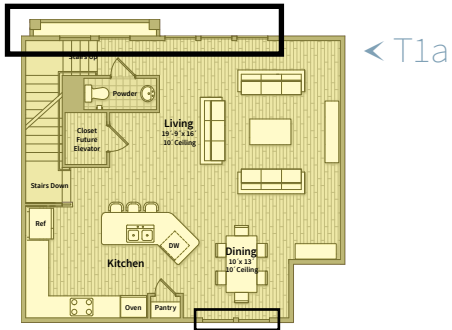

Unit T1b - Ground Floor

BEDROOM 3 | BATH 3.5 | SQ FT 2,169

Unit T1b - 2nd Floor

BEDROOM 3 | BATH 3.5 | SQ FT 2,169

Unit T1b - 3rd Floor

BEDROOM 3 | BATH 3.5 | SQ FT 2,169