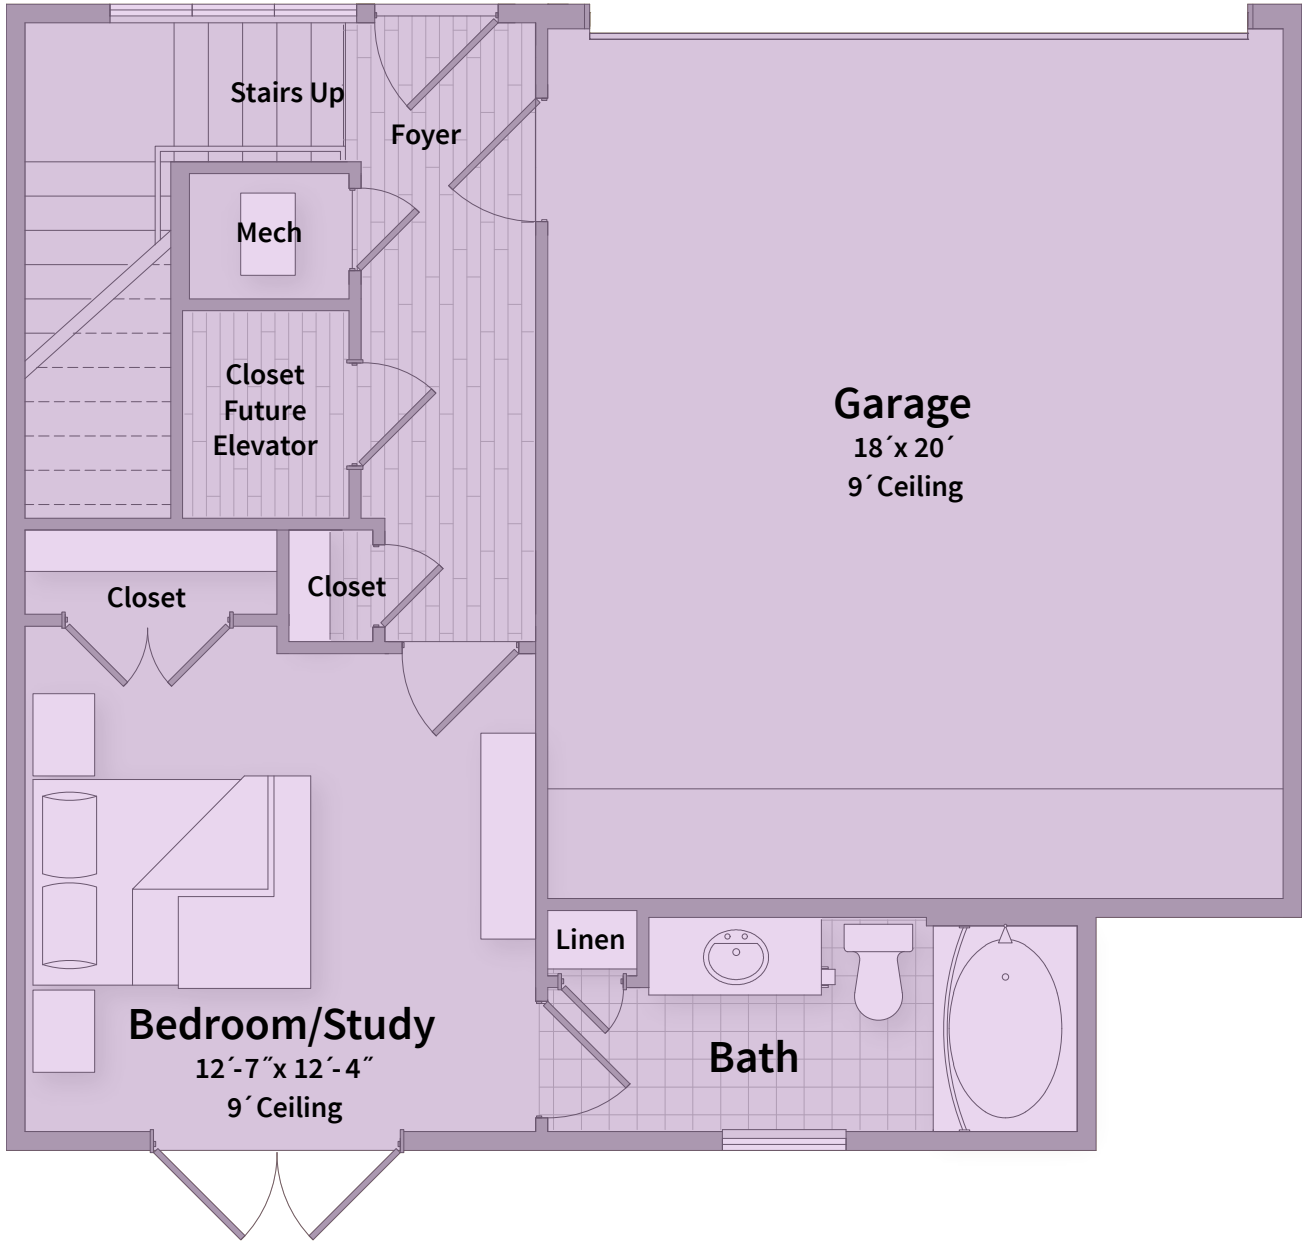

Unit T1b - Ground Floor

BEDROOM 3 | BATH 3.5 | SQ FT 2,169

Unit T1b - 2nd Floor

BEDROOM 3 | BATH 3.5 | SQ FT 2,169

Unit T1b - 3rd Floor

BEDROOM 3 | BATH 3.5 | SQ FT 2,169