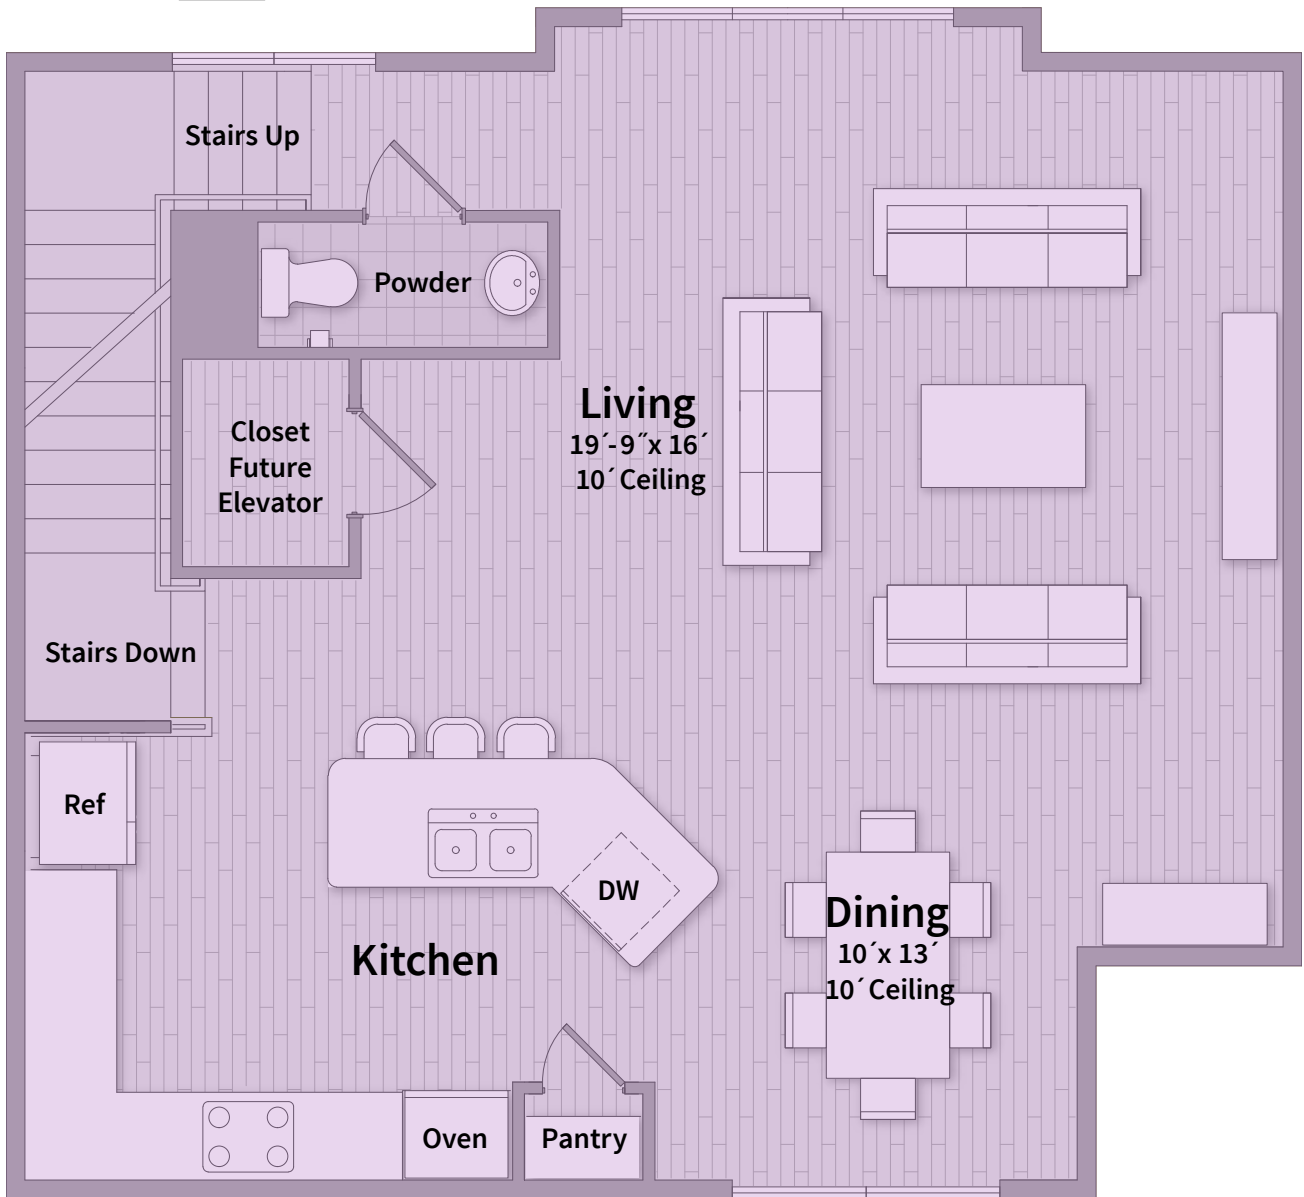

Unit T1b - Ground Floor

BEDROOM 3 | BATH 3.5 | SQ FT 2,169

Unit T1b - 2nd Floor

BEDROOM 3 | BATH 3.5 | SQ FT 2,169

Unit T1b - 3rd Floor

BEDROOM 3 | BATH 3.5 | SQ FT 2,169