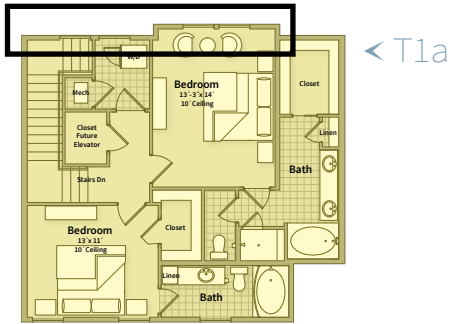

Unit T1b - Ground Floor

BEDROOM 3 | BATH 3.5 | SQ FT 2,169

Unit T1b - 2nd Floor

BEDROOM 3 | BATH 3.5 | SQ FT 2,169

Unit T1b - 3rd Floor

BEDROOM 3 | BATH 3.5 | SQ FT 2,169