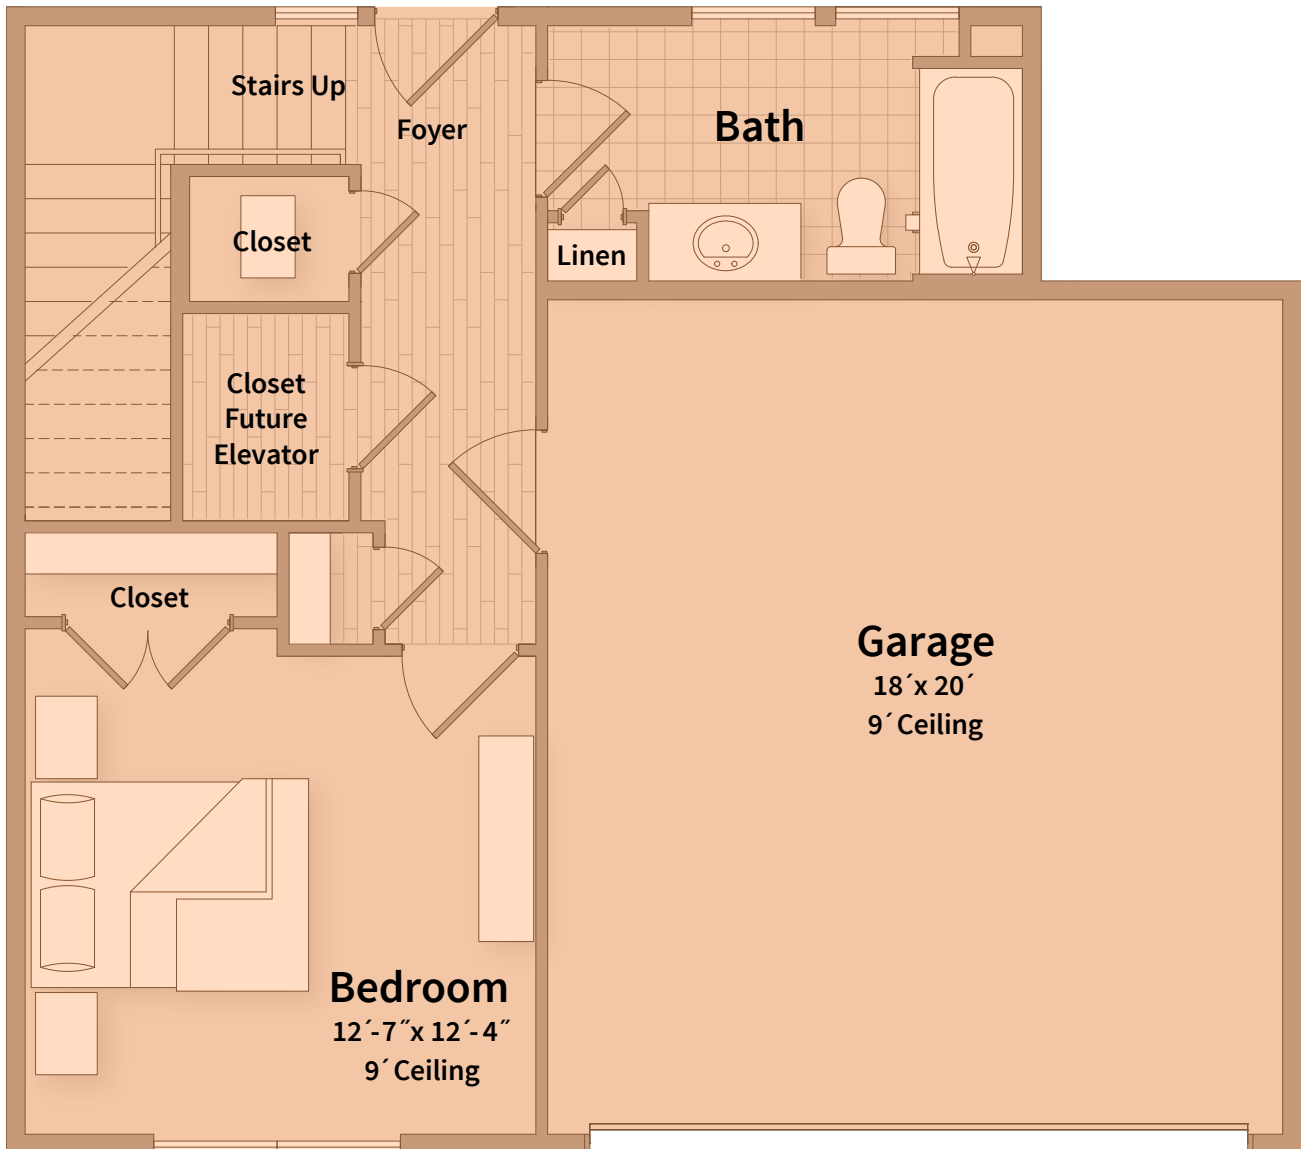

# Unit T1c - Ground Floor

BEDROOM 3 | BATH 3.5 | SQ FT 2,136

# Unit T1c - 2nd Floor

BEDROOM 3 | BATH 3.5 | SQ FT 2,136

# Unit T1c - 3rd Floor

BEDROOM 3 | BATH 3.5 | SQ FT 2,136