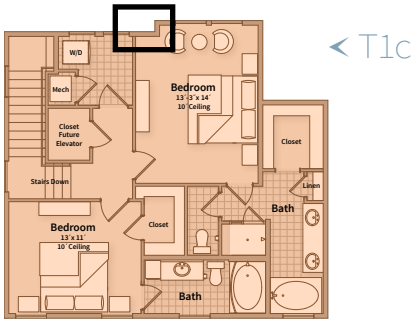

# Unit T1d - Ground Floor

BEDROOM 3 | BATH 3.5 | SQ FT 2,164

# Unit T1d - 2nd Floor

BEDROOM 3 | BATH 3.5 | SQ FT 2,164

# Unit T1d - 3rd Floor

BEDROOM 3 | BATH 3.5 | SQ FT 2,164