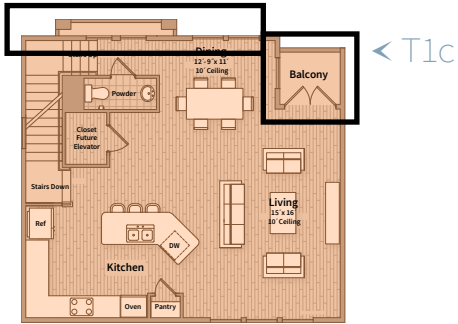

# Unit T1d - Ground Floor

BEDROOM 3 | BATH 3.5 | SQ FT 2,164

# Unit T1d - 2nd Floor

BEDROOM 3 | BATH 3.5 | SQ FT 2,164

# Unit T1d - 3rd Floor

BEDROOM 3 | BATH 3.5 | SQ FT 2,164