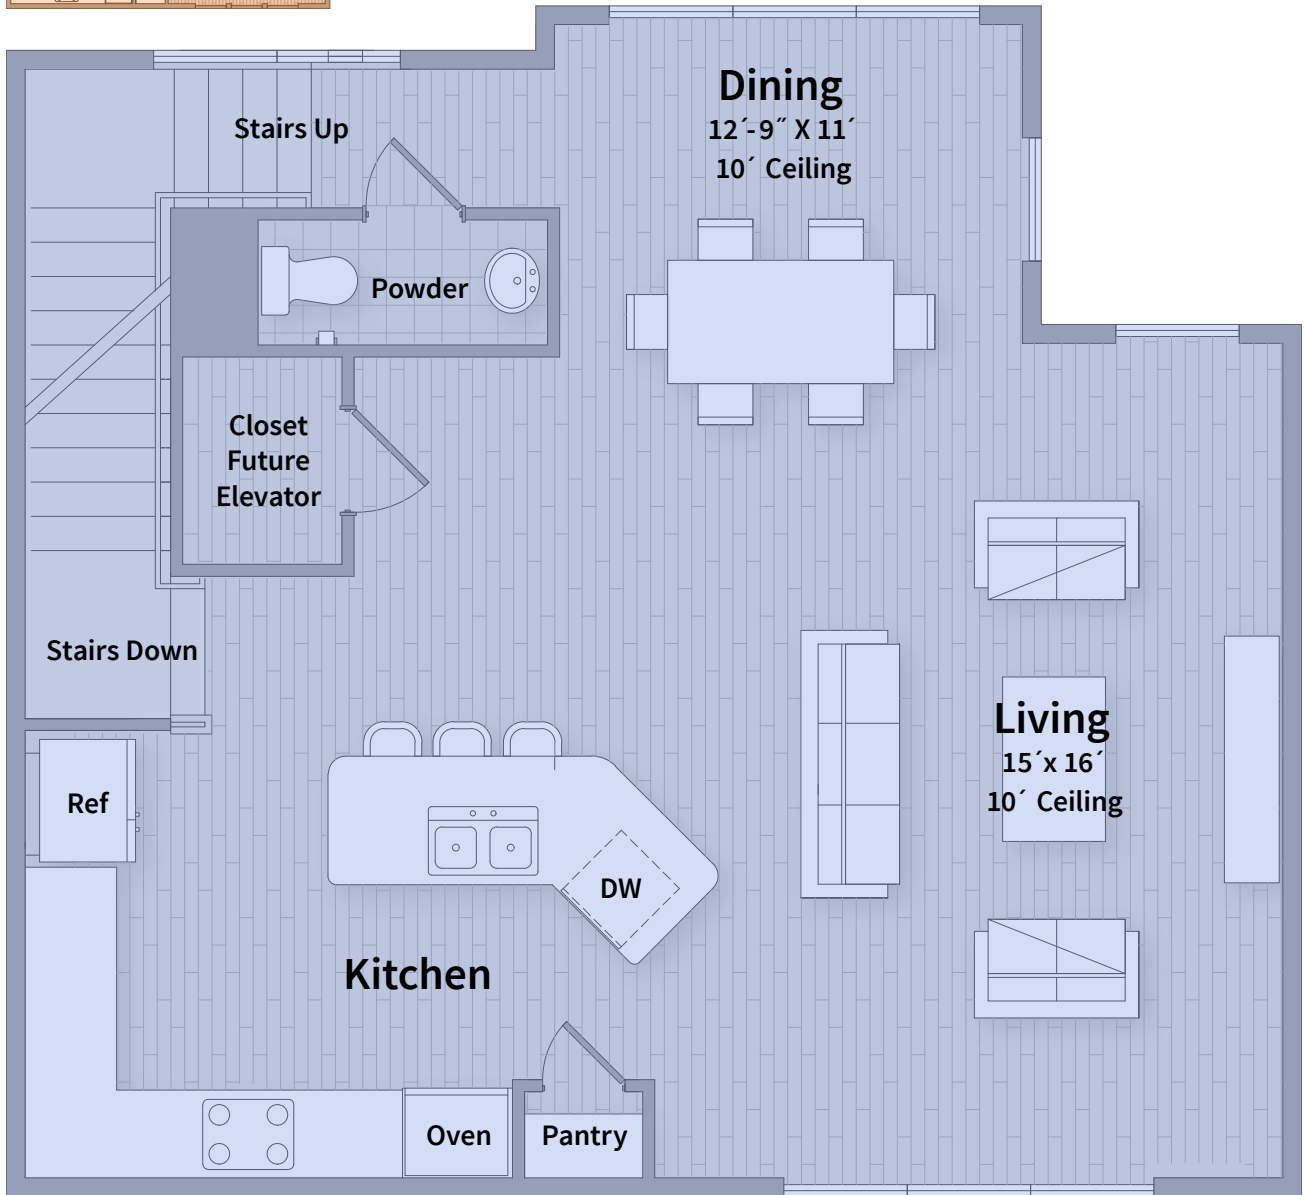

# Unit T1d - Ground Floor

BEDROOM 3 | BATH 3.5 | SQ FT 2,164

# Unit T1d - 2nd Floor

BEDROOM 3 | BATH 3.5 | SQ FT 2,164

# Unit T1d - 3rd Floor

BEDROOM 3 | BATH 3.5 | SQ FT 2,164