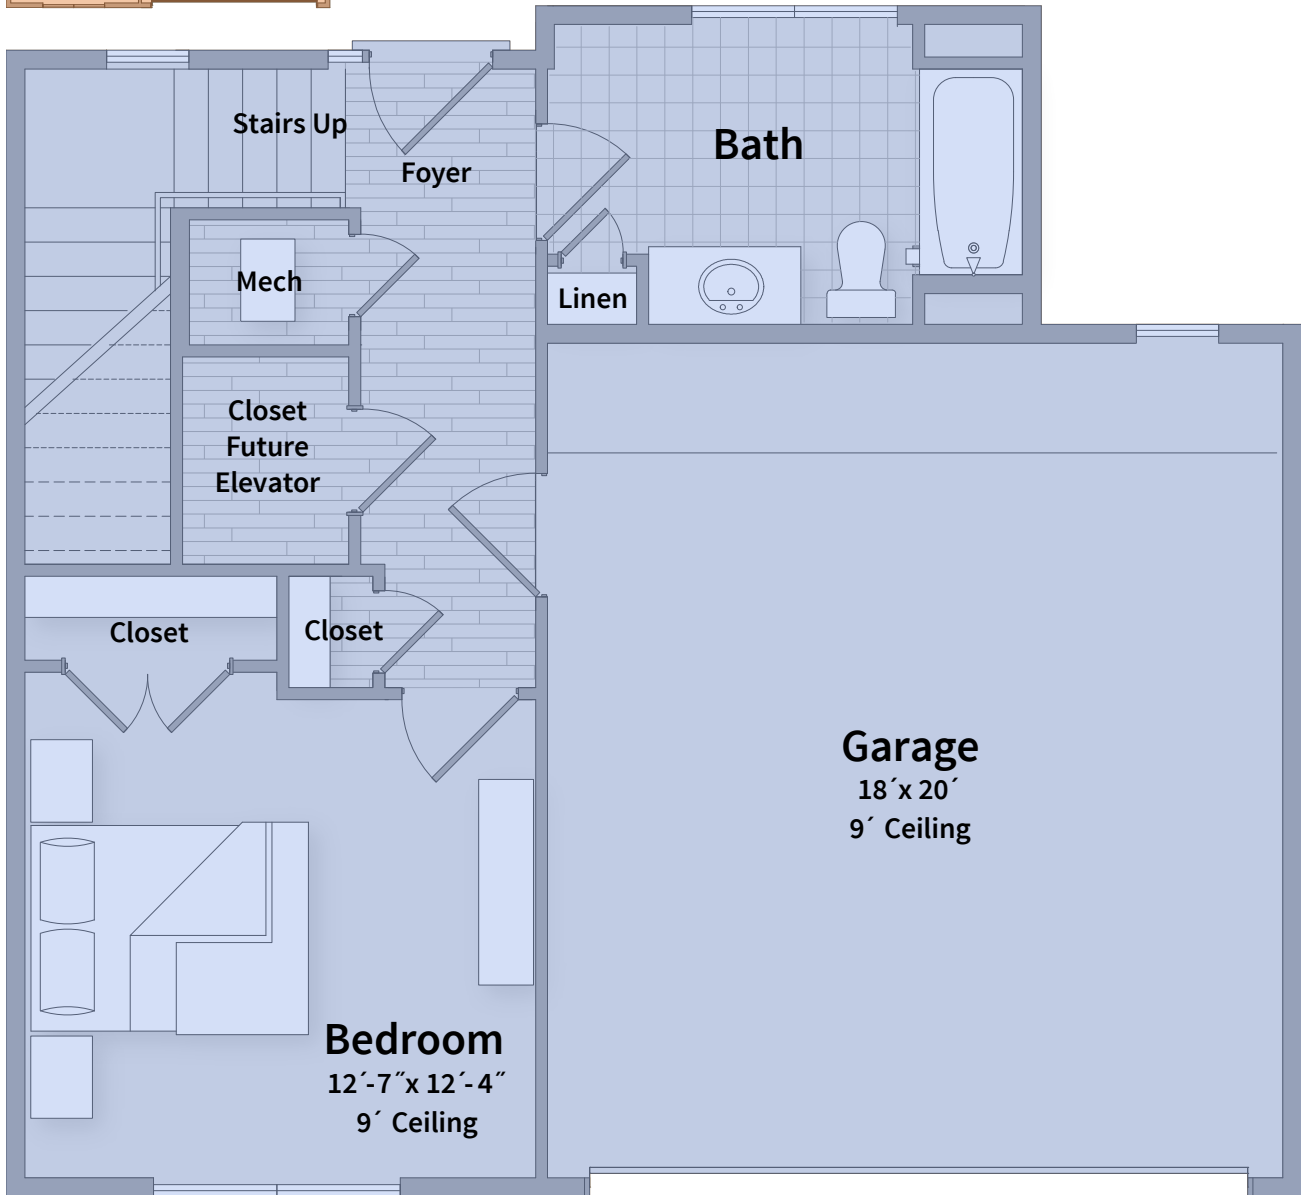

# Unit T1d - Ground Floor

BEDROOM 3 | BATH 3.5 | SQ FT 2,164

# Unit T1d - 2nd Floor

BEDROOM 3 | BATH 3.5 | SQ FT 2,164

# Unit T1d - 3rd Floor

BEDROOM 3 | BATH 3.5 | SQ FT 2,164