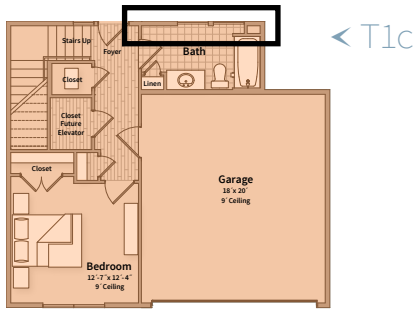

# Unit T1d - Ground Floor

BEDROOM 3 | BATH 3.5 | SQ FT 2,164

# Unit T1d - 2nd Floor

BEDROOM 3 | BATH 3.5 | SQ FT 2,164

# Unit T1d - 3rd Floor

BEDROOM 3 | BATH 3.5 | SQ FT 2,164