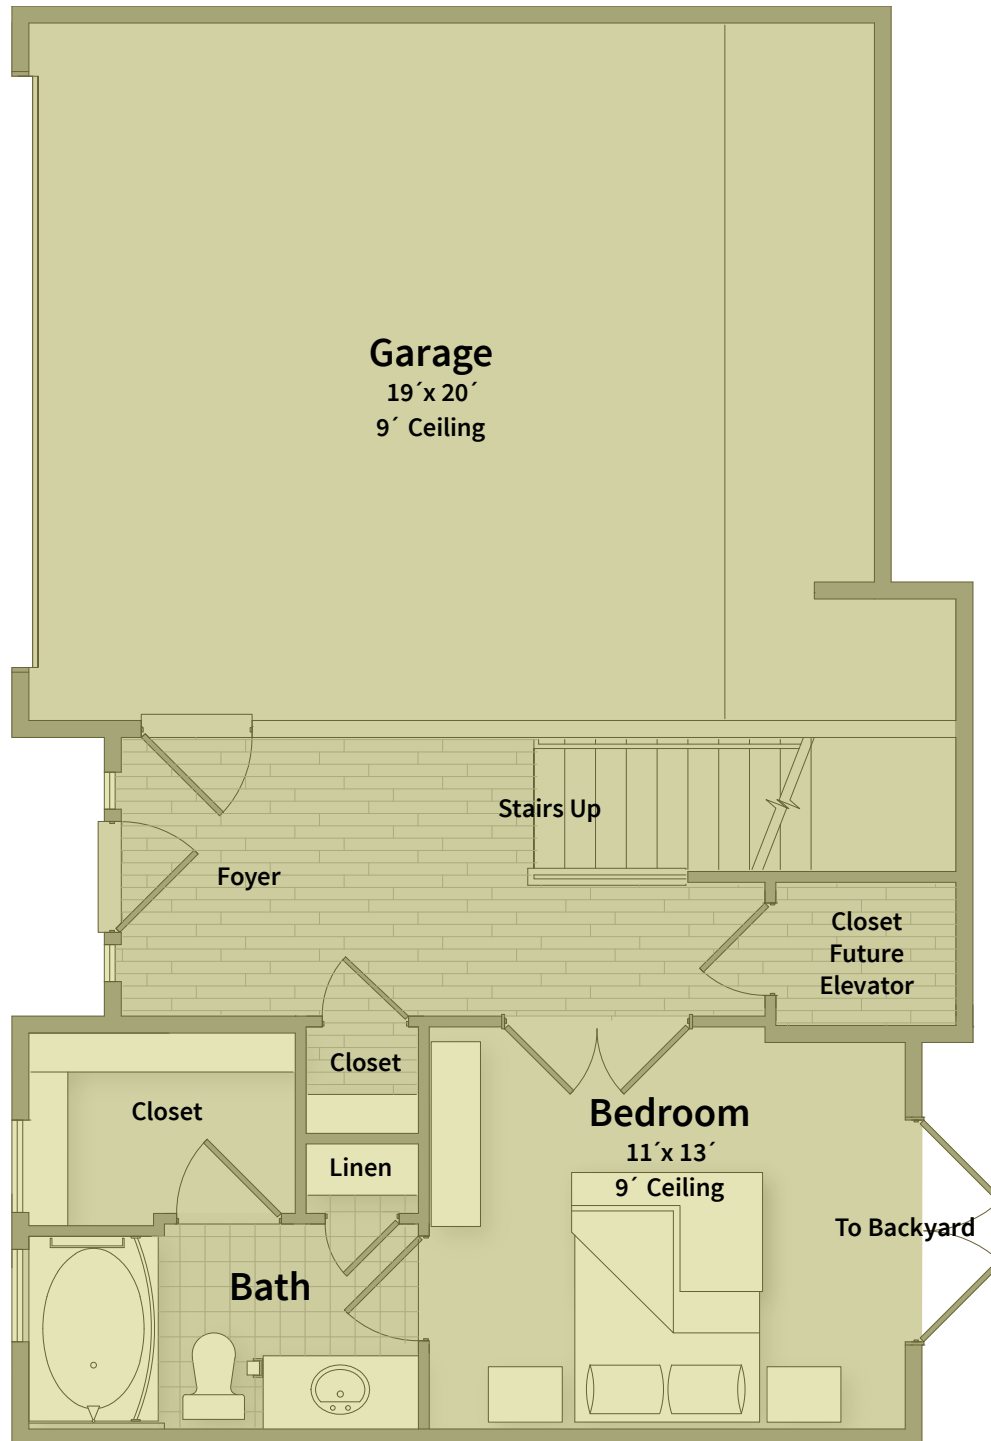

Unit T2a - Ground Floor

BEDROOM 3 | BATH 3.5 | SQ FT 2,417

Unit T2a - 2nd Floor

BEDROOM 3 | BATH 3.5 | SQ FT 2,417

Unit T2a - 3rd Floor

BEDROOM 3 | **BATH 3.5** | **SQ FT 2,417**