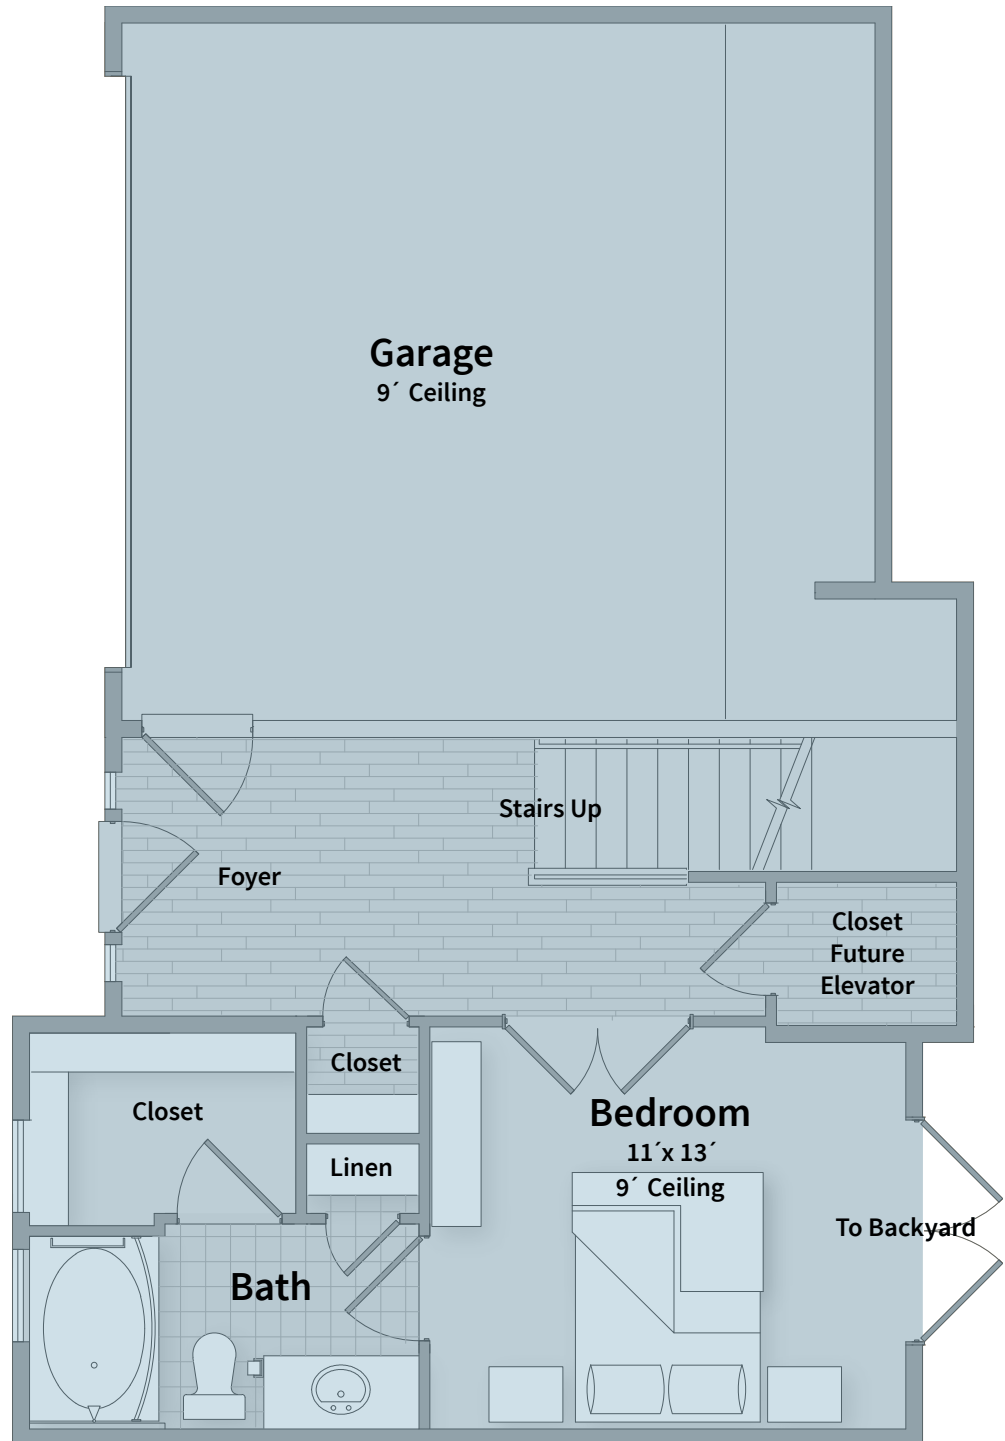

Unit T2b - Ground Floor

▲ T2a

BEDROOM 3 | BATH 3.5 | SQ FT 2,407

Unit T2b - 2nd Floor

▲ T2a

BEDROOM 3 | BATH 3.5 | SQ FT 2,407

Unit T2b - 3rd Floor

▲ T2a

BEDROOM 3 | BATH 3.5 | SQ FT 2,407