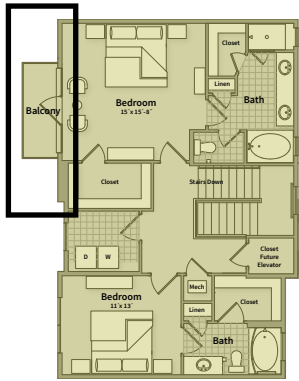

Unit T2b - Ground Floor

▲ T2a

BEDROOM 3 | BATH 3.5 | SQ FT 2,407

Unit T2b - 2nd Floor

▲ T2a

BEDROOM 3 | BATH 3.5 | SQ FT 2,407

Unit T2b - 3rd Floor

▲ T2a

BEDROOM 3 | BATH 3.5 | SQ FT 2,407