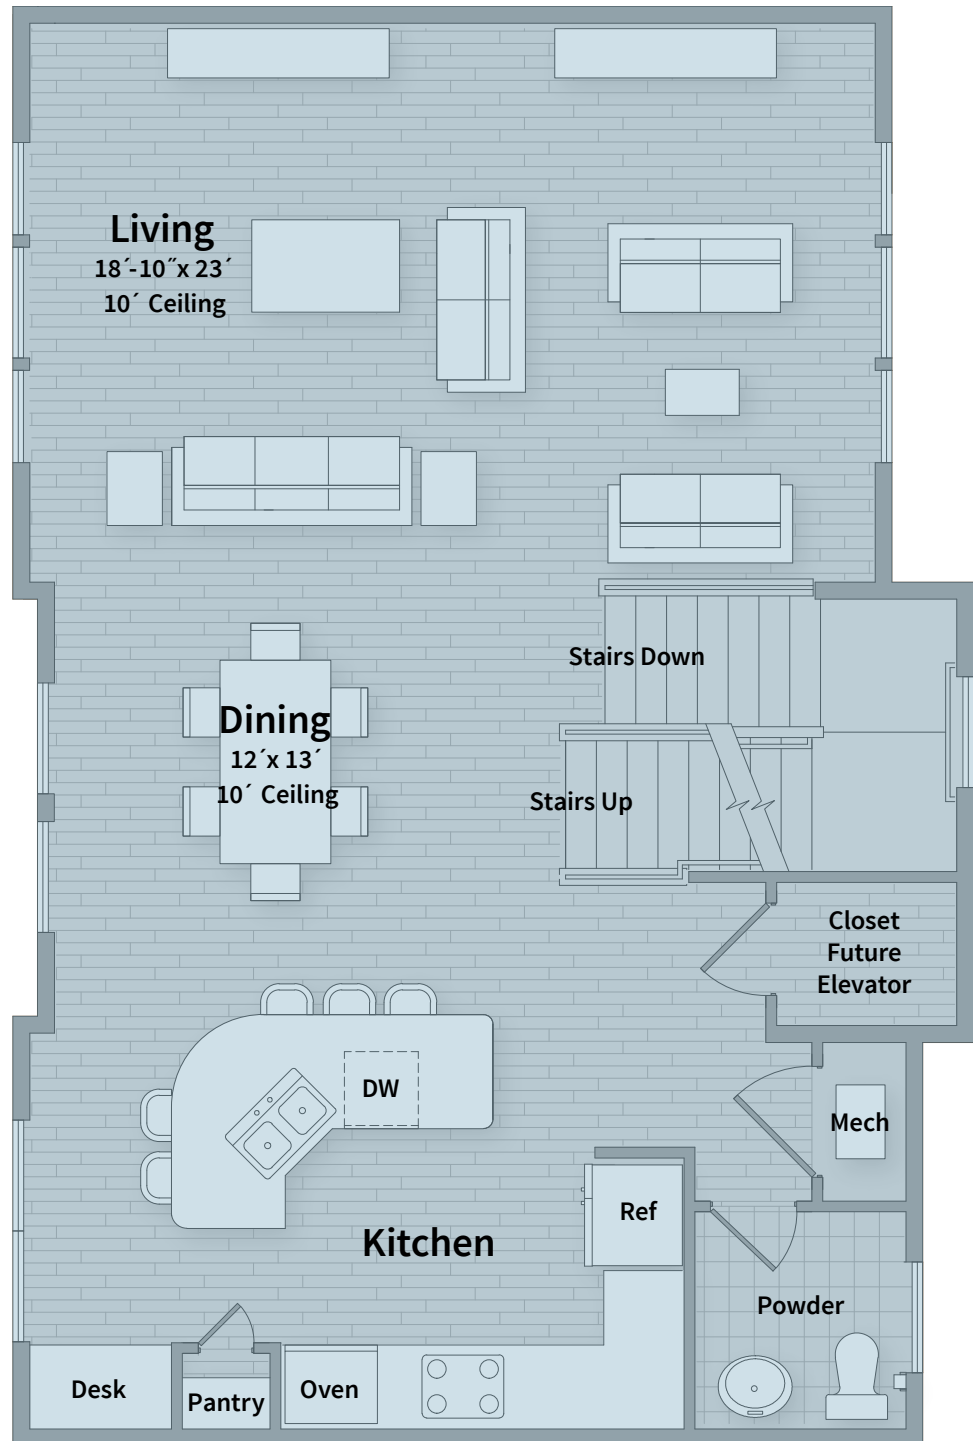

Unit T2b - Ground Floor

▲ T2a

BEDROOM 3 | BATH 3.5 | SQ FT 2,407

Unit T2b - 2nd Floor

▲ T2a

BEDROOM 3 | BATH 3.5 | SQ FT 2,407

Unit T2b - 3rd Floor

▲ T2a

BEDROOM 3 | BATH 3.5 | SQ FT 2,407