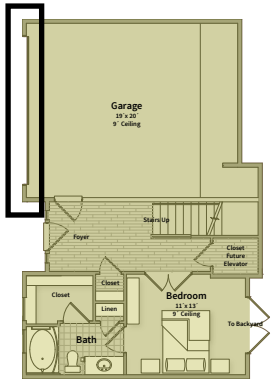

Unit T2b - Ground Floor

▲ T2a

BEDROOM 3 | BATH 3.5 | SQ FT 2,407

Unit T2b - 2nd Floor

▲ T2a

BEDROOM 3 | BATH 3.5 | SQ FT 2,407

Unit T2b - 3rd Floor

▲ T2a

BEDROOM 3 | BATH 3.5 | SQ FT 2,407