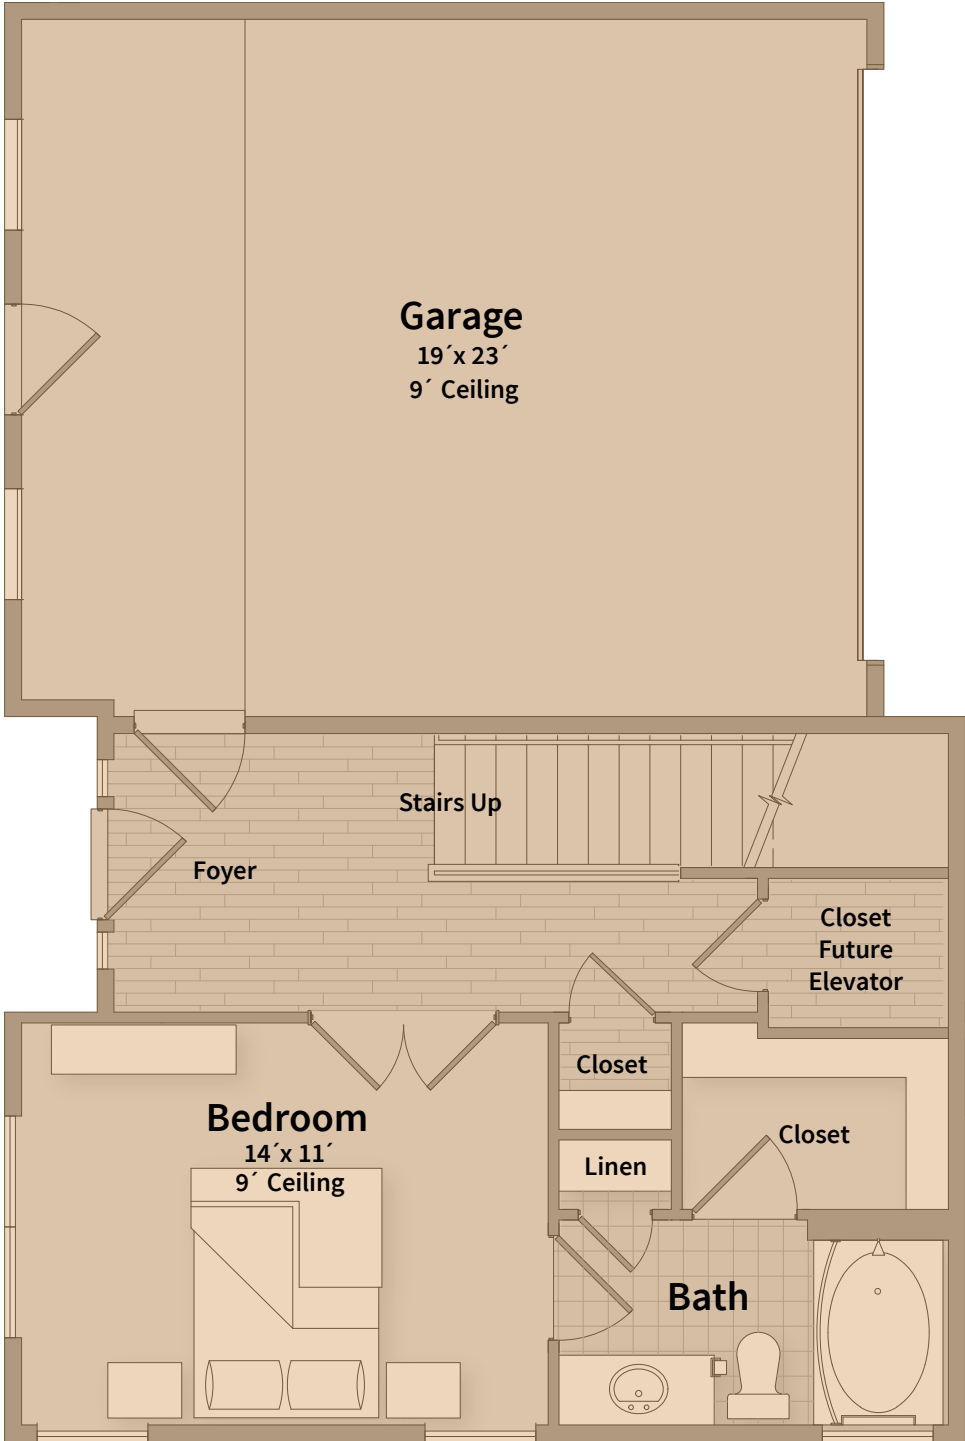

Unit T2c - Ground Floor

BEDROOM 3 | BATH 3.5 | SQ FT 2,467

Unit T2c - 2nd Floor

BEDROOM 3 | BATH 3.5 | SQ FT 2,467

Unit T2c - 3rd Floor

BEDROOM 3 | **BATH 3.5** | **SQ FT 2,467**