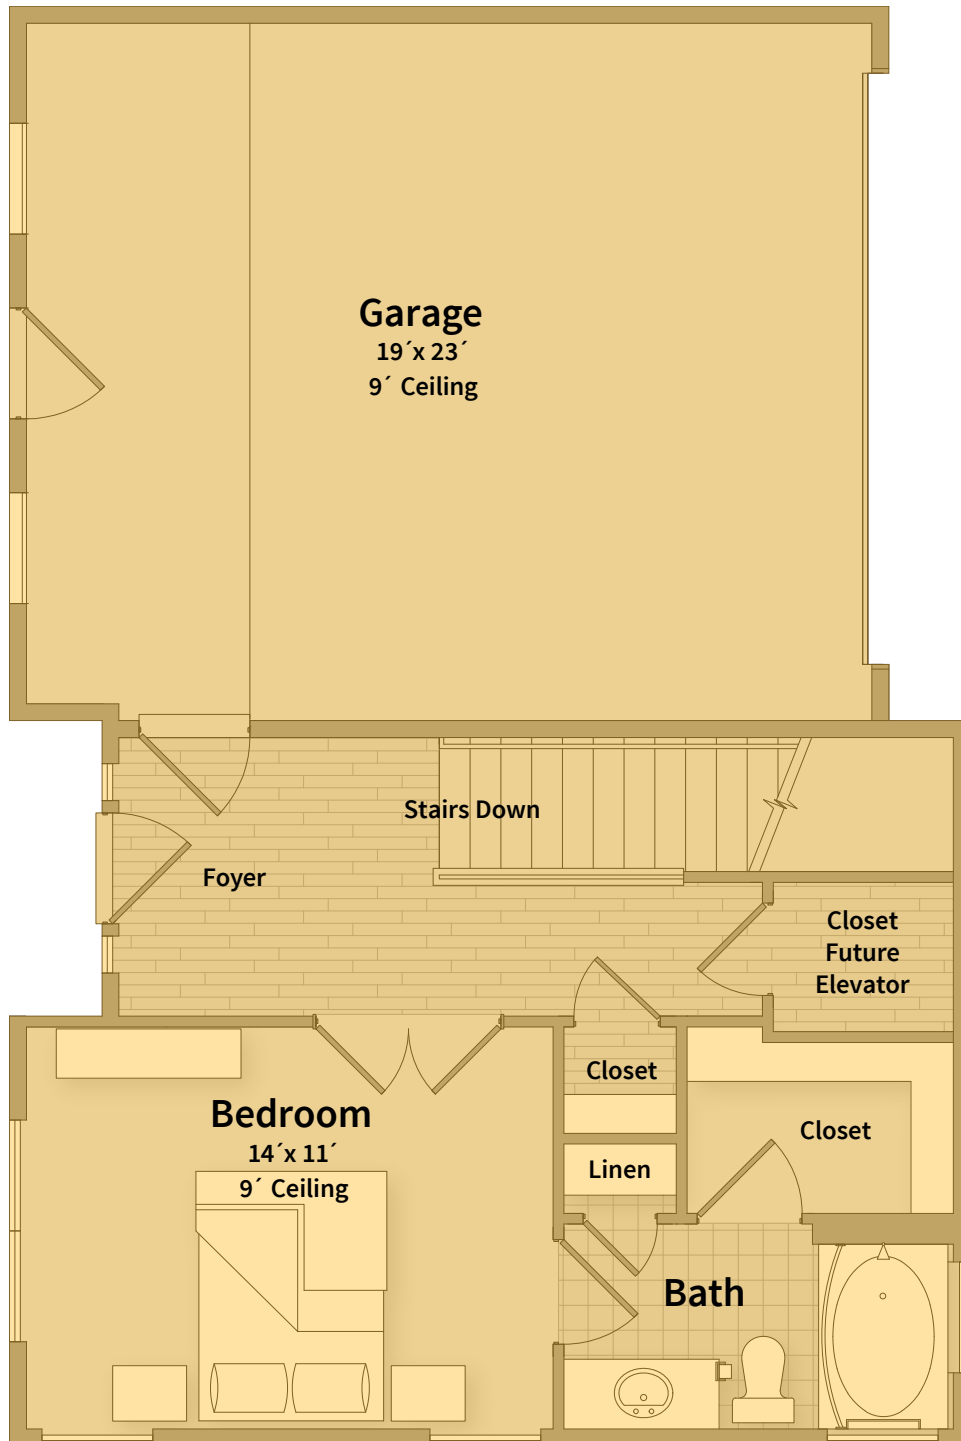

Unit T2d - Ground Floor

BEDROOM 3 | BATH 3.5 | SQ FT 2,611

Unit T2d - 2nd Floor

BEDROOM 3 | BATH 3.5 | SQ FT 2,611

Unit T2d - 3rd Floor

BEDROOM 3 | **BATH 3.5** | **SQ FT 2,611**

Unit T2d - 4th Floor

BEDROOM 3 | **BATH 3.5** | **SQ FT 2,611**