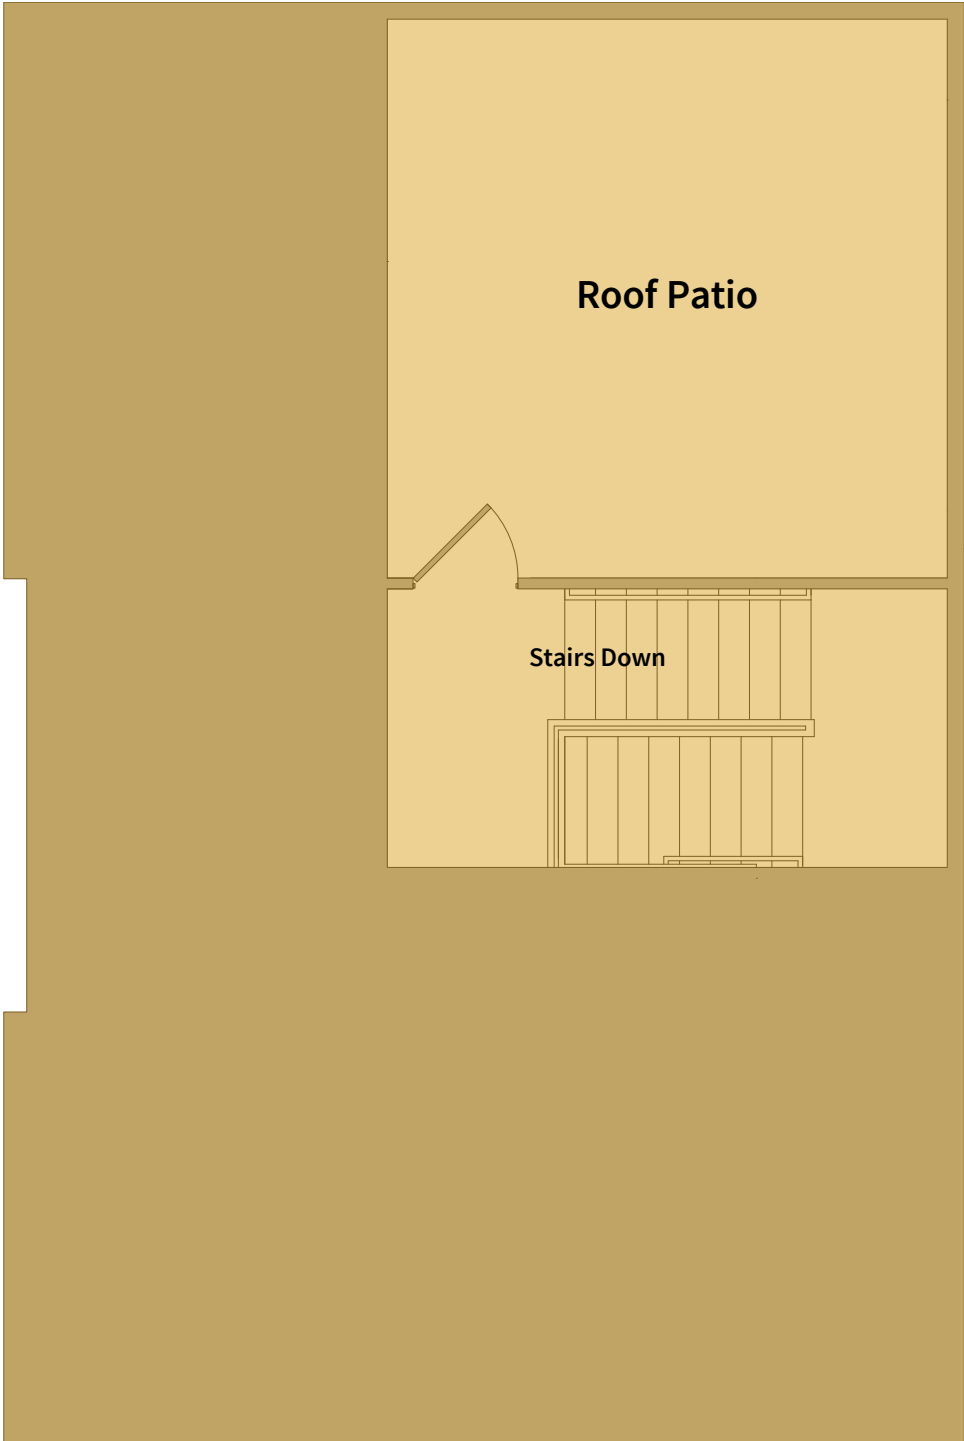

Unit T2d - Ground Floor

BEDROOM 3 | BATH 3.5 | SQ FT 2,611

Unit T2d - 2nd Floor

BEDROOM 3 | BATH 3.5 | SQ FT 2,611

Unit T2d - 3rd Floor

BEDROOM 3 | **BATH 3.5** | **SQ FT 2,611**

Unit T2d - 4th Floor

BEDROOM 3 | **BATH 3.5** | **SQ FT 2,611**