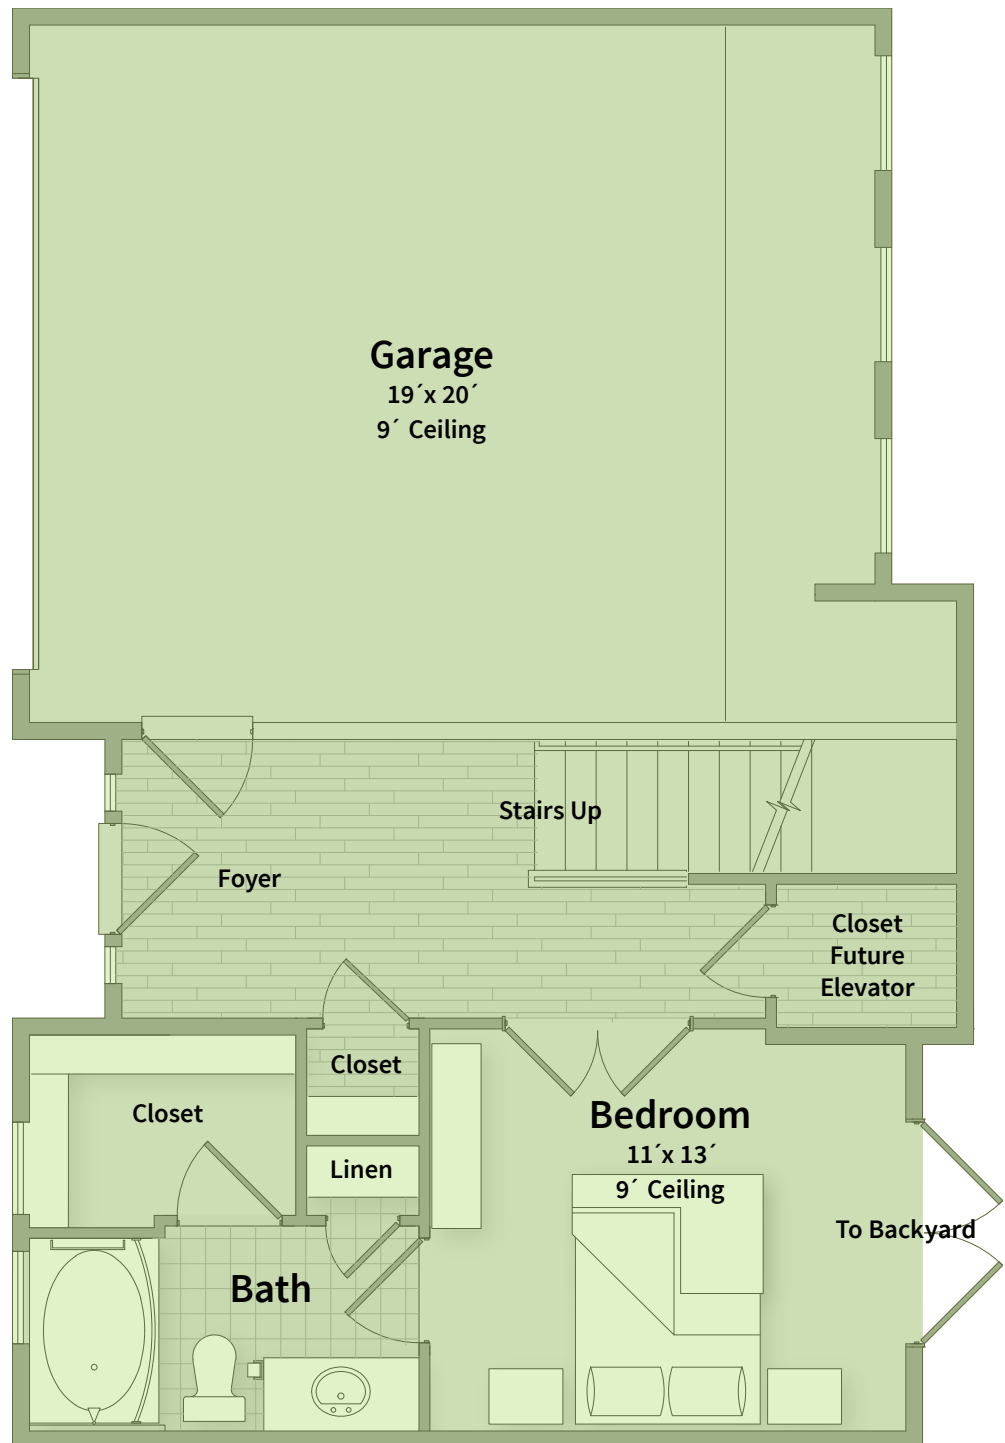

# Unit T2e - Ground Floor

▲ T2a

BEDROOM 3 | BATH 3.5 | SQ FT 2,611

# Unit T2e - 2nd Floor

BEDROOM 3 | BATH 3.5 | SQ FT 2,611

# Unit T2e - 3rd Floor

**BEDROOM 3** | **BATH 3.5** | **SQ FT 2,611**