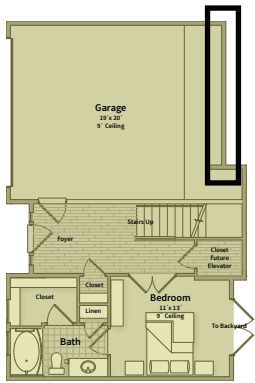

# Unit T2e - Ground Floor

▲ T2a

BEDROOM 3 | BATH 3.5 | SQ FT 2,611

# Unit T2e - 2nd Floor

BEDROOM 3 | BATH 3.5 | SQ FT 2,611

# Unit T2e - 3rd Floor

**BEDROOM 3** | **BATH 3.5** | **SQ FT 2,611**