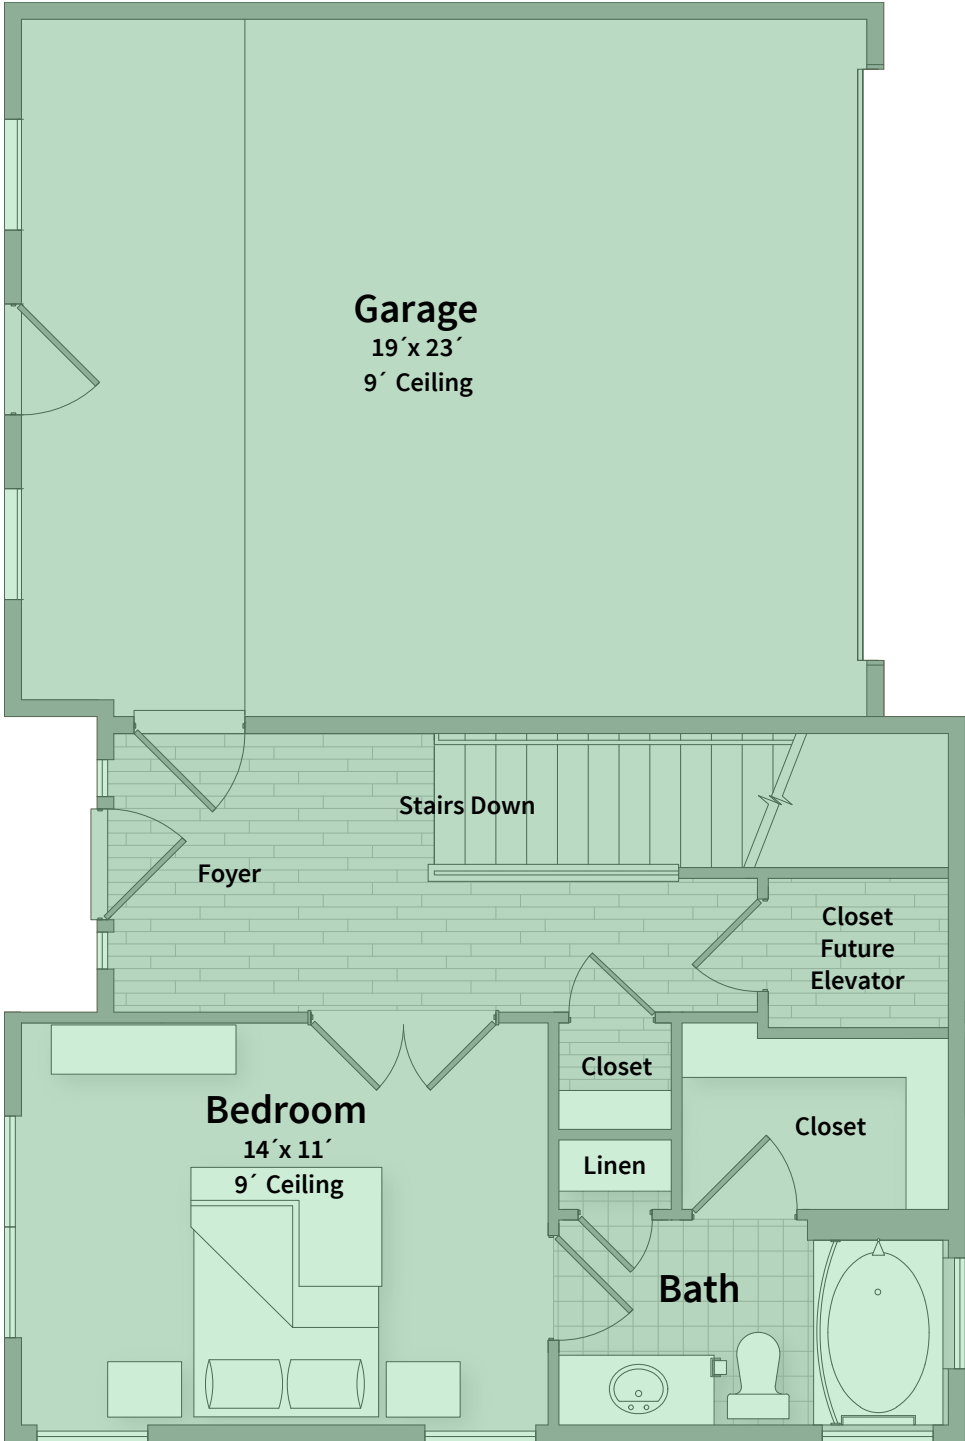

Unit T2f - Ground Floor

BEDROOM 3 | BATH 3.5 | SQ FT 2,467

Unit T2f - 2nd Floor

BEDROOM 3 | BATH 3.5 | SQ FT 2,467

Unit T2f - 3rd Floor

BEDROOM 3 | **BATH 3.5** | **SQ FT 2,467**