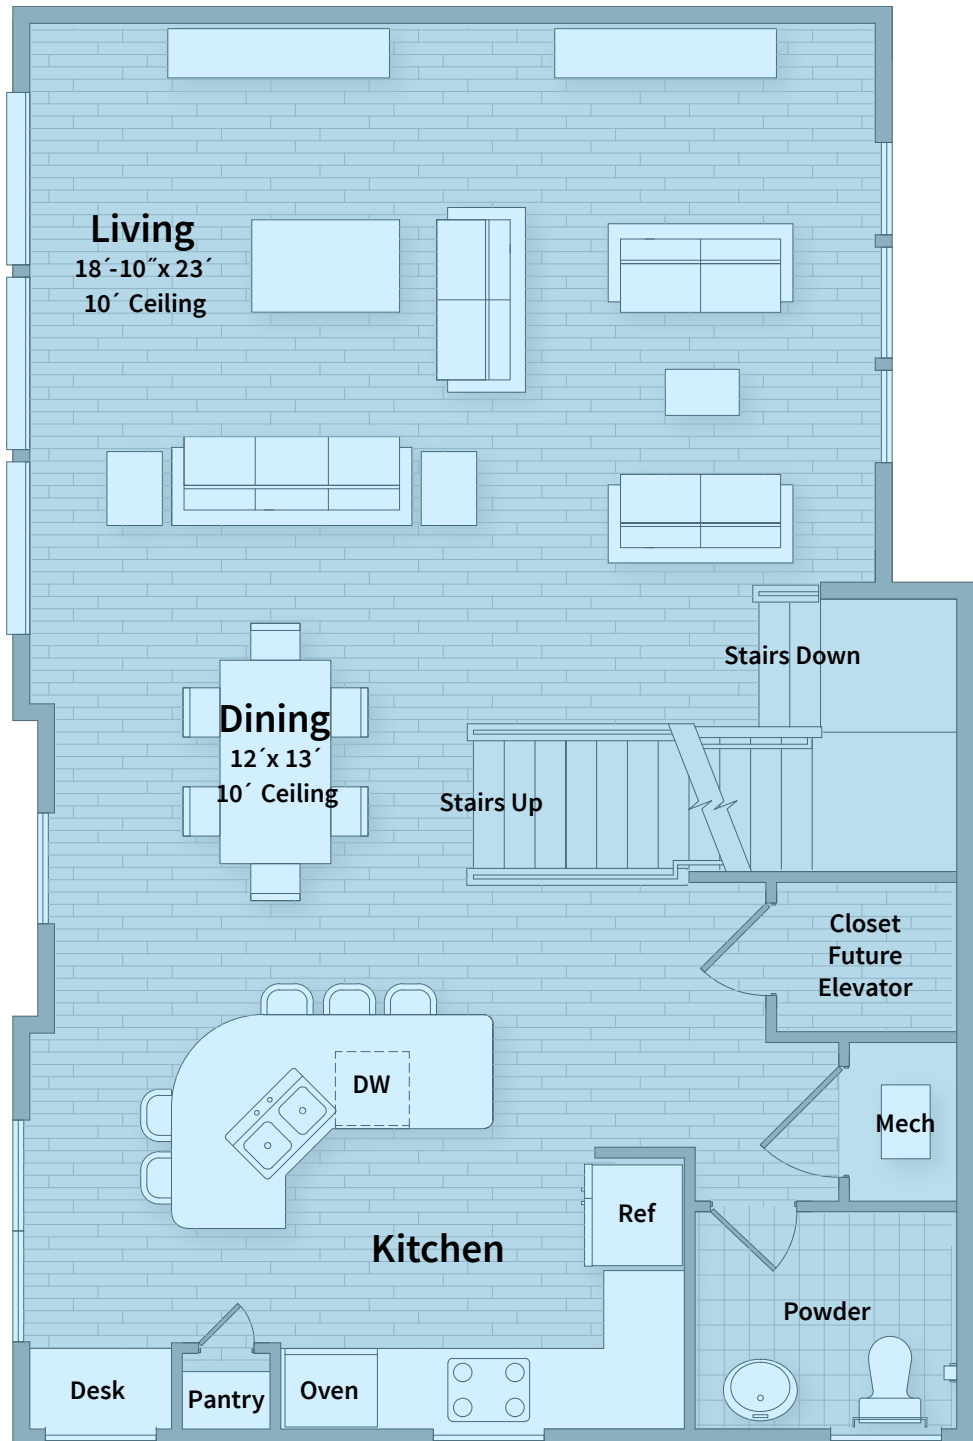

Unit T2i - Ground Floor

▲ T2c

BEDROOM 3 | BATH 3.5 | SQ FT 2,600

Unit T2i - 2nd Floor

▲ T2c

BEDROOM 3 | BATH 3.5 | SQ FT 2,600

Unit T2i - 3rd Floor

▲ T2c

BEDROOM 3 | BATH 3.5 | SQ FT 2,600

Unit T2i - 4th Floor

BEDROOM 3 | **BATH 3.5** | **SQ FT 2,600**