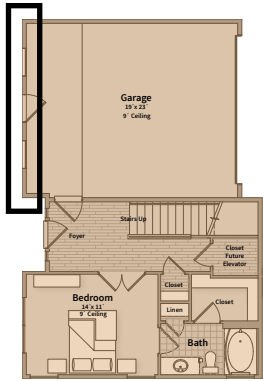

Unit T2i - Ground Floor

▲ T2c

BEDROOM 3 | BATH 3.5 | SQ FT 2,600

Unit T2i - 2nd Floor

▲ T2c

BEDROOM 3 | BATH 3.5 | SQ FT 2,600

Unit T2i - 3rd Floor

▲ T2c

BEDROOM 3 | BATH 3.5 | SQ FT 2,600

Unit T2i - 4th Floor

BEDROOM 3 | **BATH 3.5** | **SQ FT 2,600**