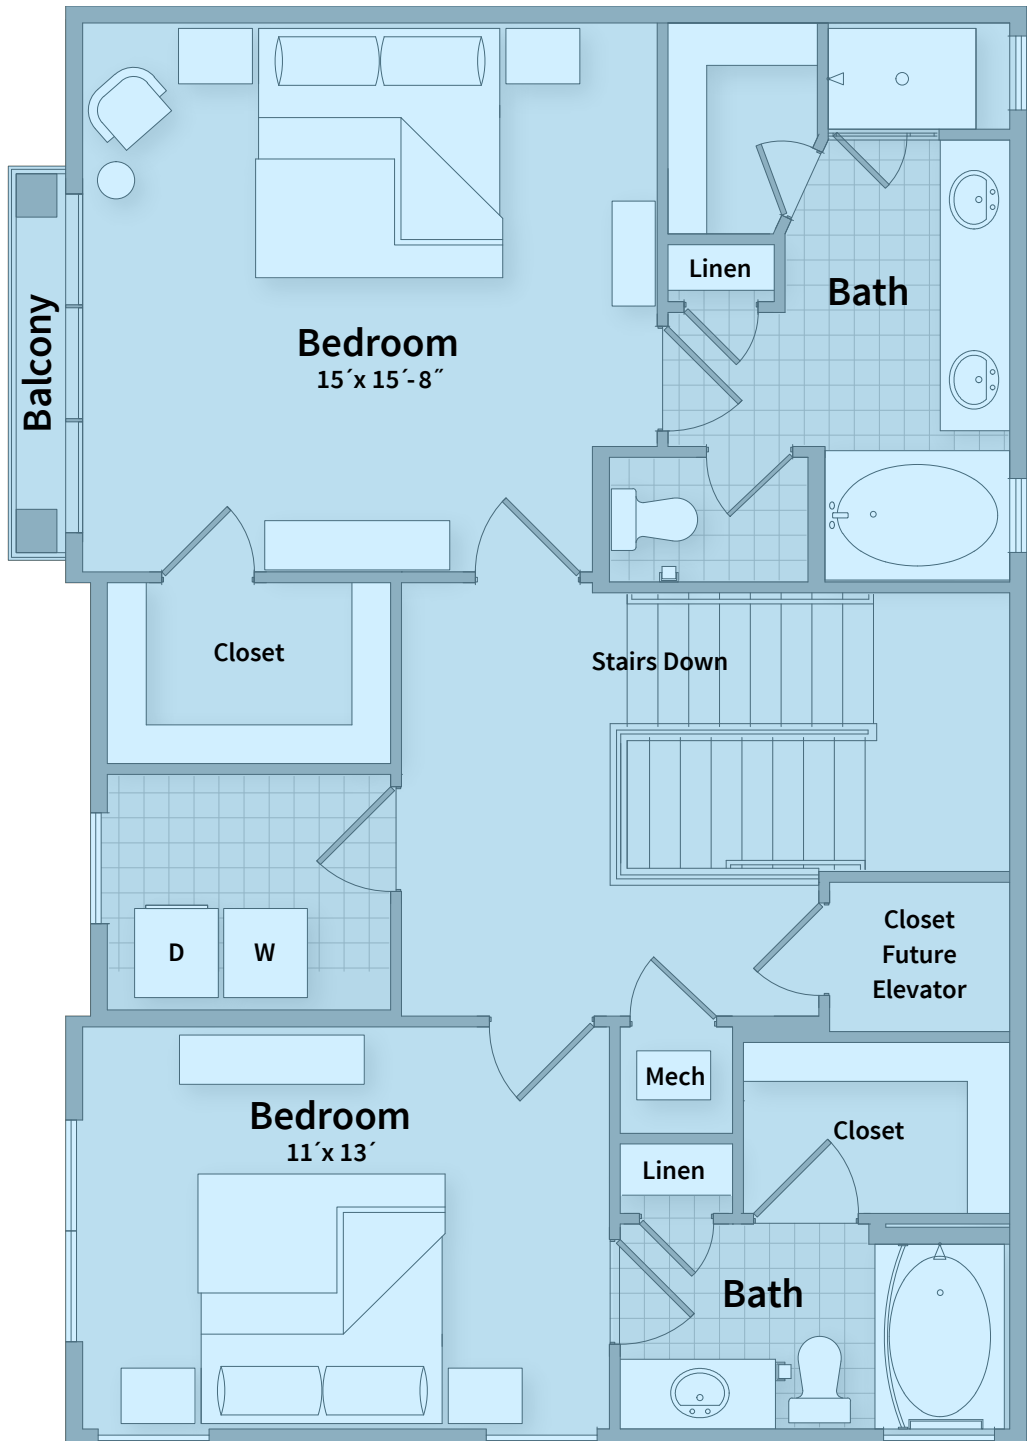

Unit T2i - Ground Floor

▲ T2c

BEDROOM 3 | BATH 3.5 | SQ FT 2,600

Unit T2i - 2nd Floor

▲ T2c

BEDROOM 3 | BATH 3.5 | SQ FT 2,600

Unit T2i - 3rd Floor

▲ T2c

BEDROOM 3 | BATH 3.5 | SQ FT 2,600

Unit T2i - 4th Floor

BEDROOM 3 | **BATH 3.5** | **SQ FT 2,600**