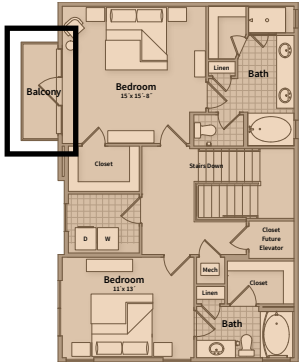

Unit T2i - Ground Floor

▲ T2c

BEDROOM 3 | BATH 3.5 | SQ FT 2,600

Unit T2i - 2nd Floor

▲ T2c

BEDROOM 3 | BATH 3.5 | SQ FT 2,600

Unit T2i - 3rd Floor

▲ T2c

BEDROOM 3 | BATH 3.5 | SQ FT 2,600

Unit T2i - 4th Floor

BEDROOM 3 | **BATH 3.5** | **SQ FT 2,600**