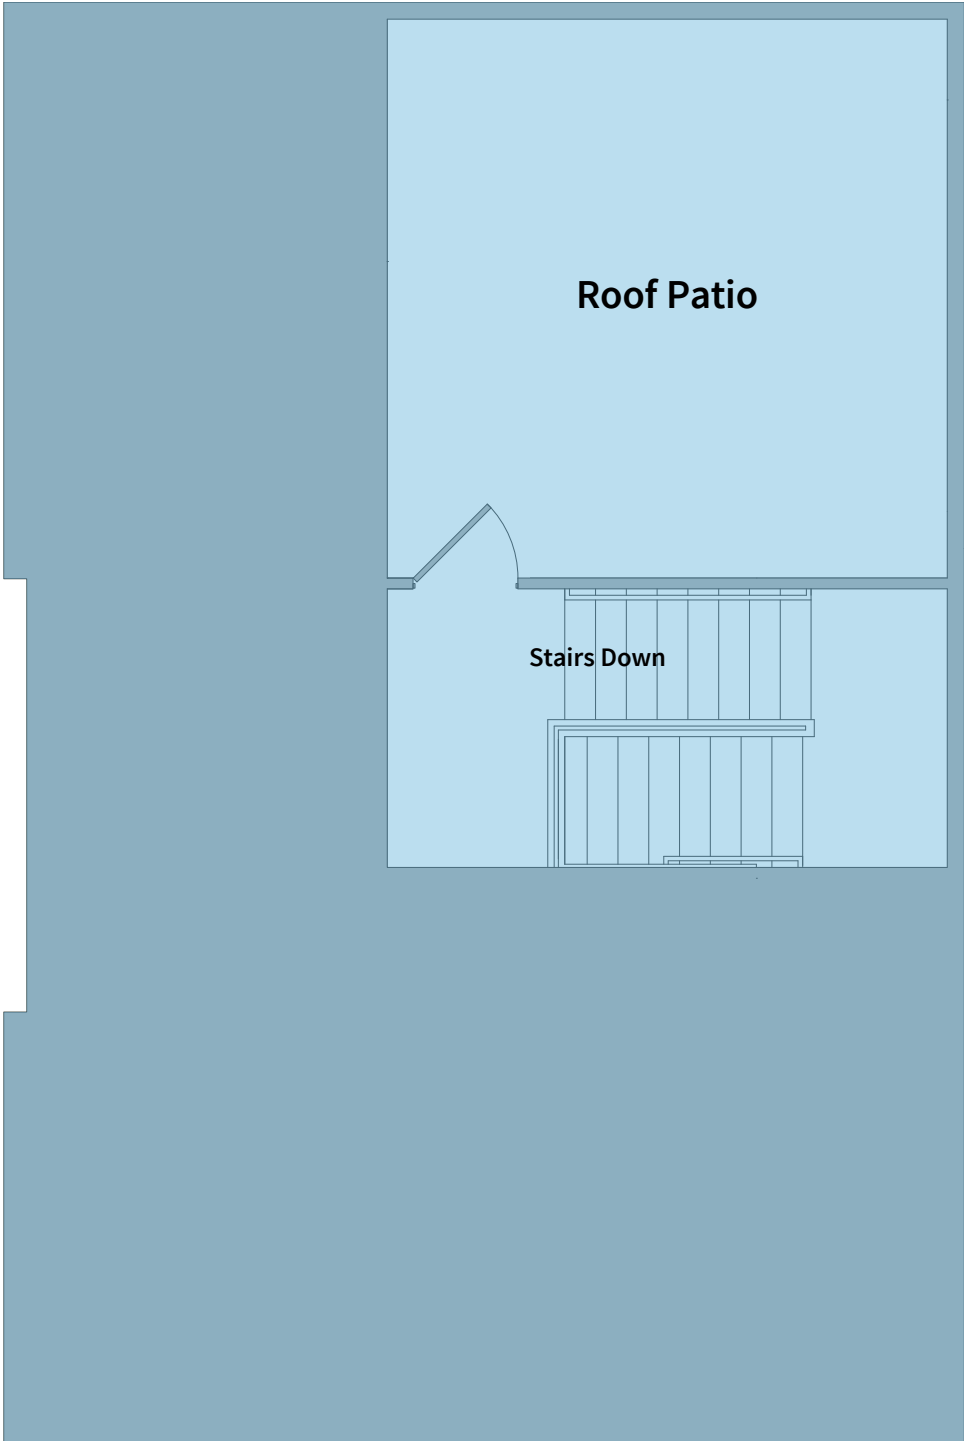

Unit T2i - Ground Floor

▲ T2c

BEDROOM 3 | BATH 3.5 | SQ FT 2,600

Unit T2i - 2nd Floor

▲ T2c

BEDROOM 3 | BATH 3.5 | SQ FT 2,600

Unit T2i - 3rd Floor

▲ T2c

BEDROOM 3 | BATH 3.5 | SQ FT 2,600

Unit T2i - 4th Floor

BEDROOM 3 | **BATH 3.5** | **SQ FT 2,600**