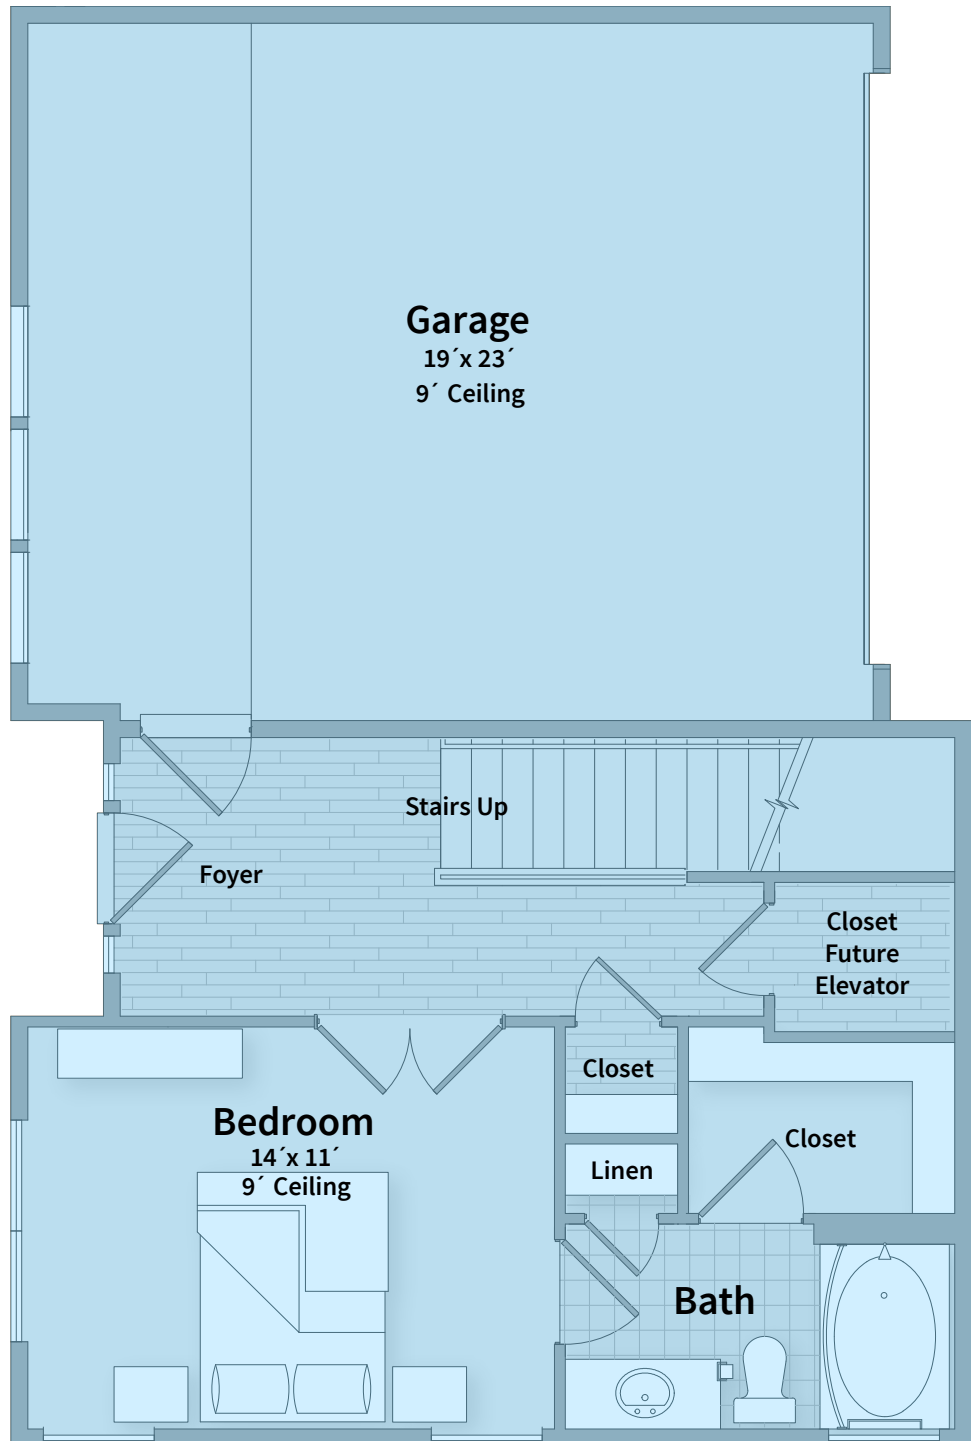

Unit T2i - Ground Floor

▲ T2c

BEDROOM 3 | BATH 3.5 | SQ FT 2,600

Unit T2i - 2nd Floor

▲ T2c

BEDROOM 3 | BATH 3.5 | SQ FT 2,600

Unit T2i - 3rd Floor

▲ T2c

BEDROOM 3 | BATH 3.5 | SQ FT 2,600

Unit T2i - 4th Floor

BEDROOM 3 | **BATH 3.5** | **SQ FT 2,600**