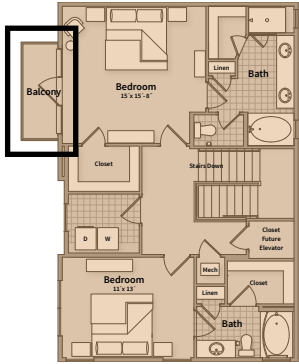

Unit T2j - Ground Floor

▲ T2c

BEDROOM 3 | BATH 3.5 | SQ FT 2,600

Unit T2j - 2nd Floor

▲ T2c

BEDROOM 3 | BATH 3.5 | SQ FT 2,600

Unit T2j - 3rd Floor

▲ T2c

BEDROOM 3 | BATH 3.5 | SQ FT 2,600

Unit T2j - 4th Floor

BEDROOM 3 | **BATH 3.5** | **SQ FT 2,600**