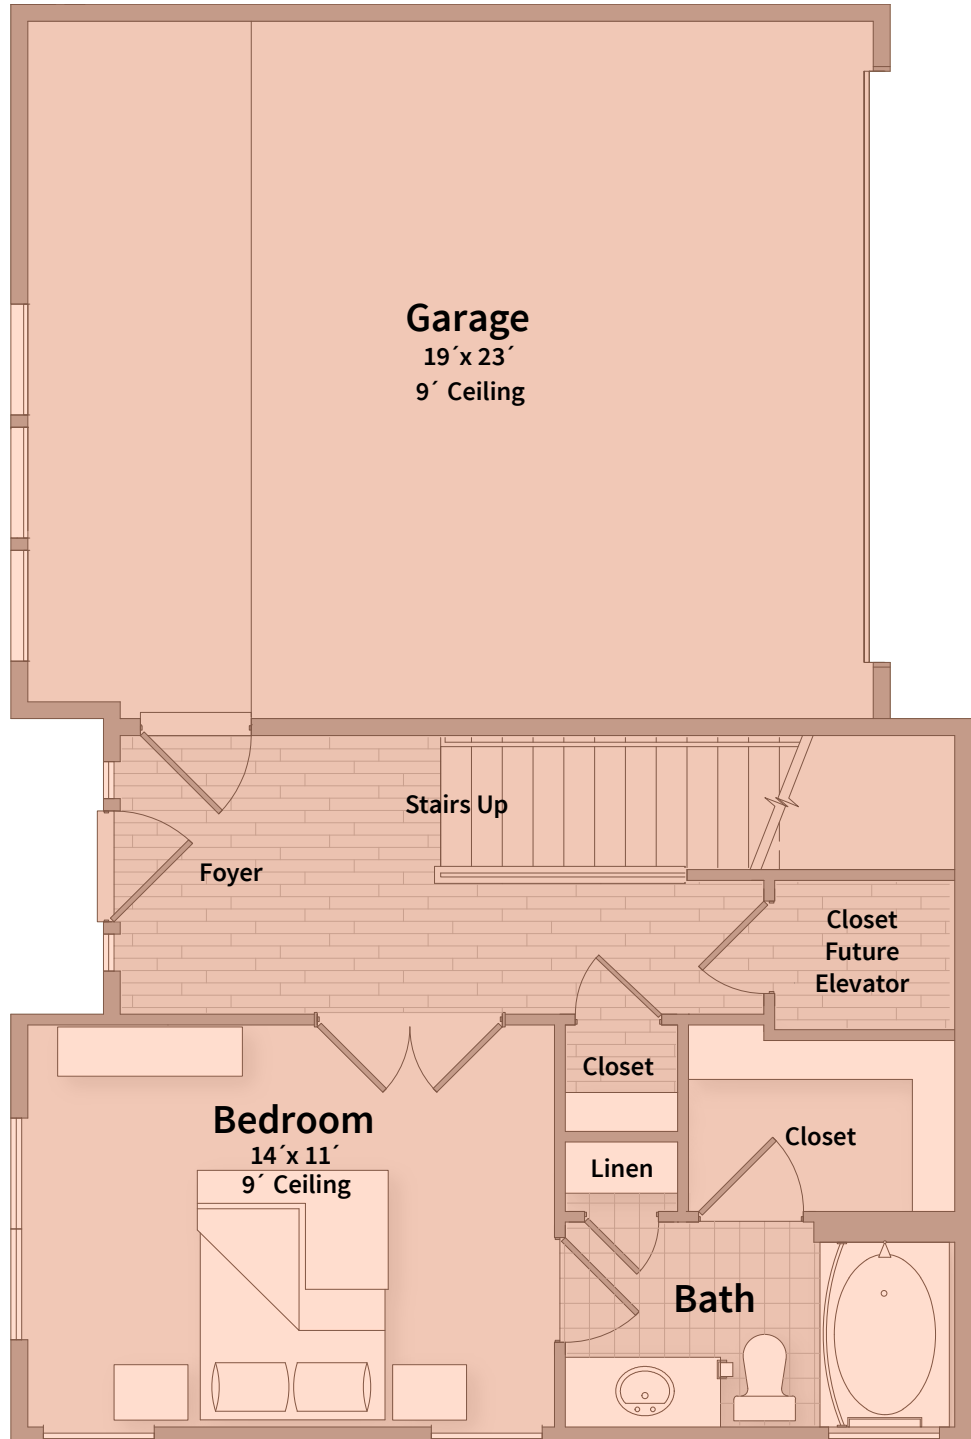

Unit T2j - Ground Floor

▲ T2c

BEDROOM 3 | BATH 3.5 | SQ FT 2,600

Unit T2j - 2nd Floor

▲ T2c

BEDROOM 3 | BATH 3.5 | SQ FT 2,600

Unit T2j - 3rd Floor

▲ T2c

BEDROOM 3 | BATH 3.5 | SQ FT 2,600

Unit T2j - 4th Floor

BEDROOM 3 | **BATH 3.5** | **SQ FT 2,600**