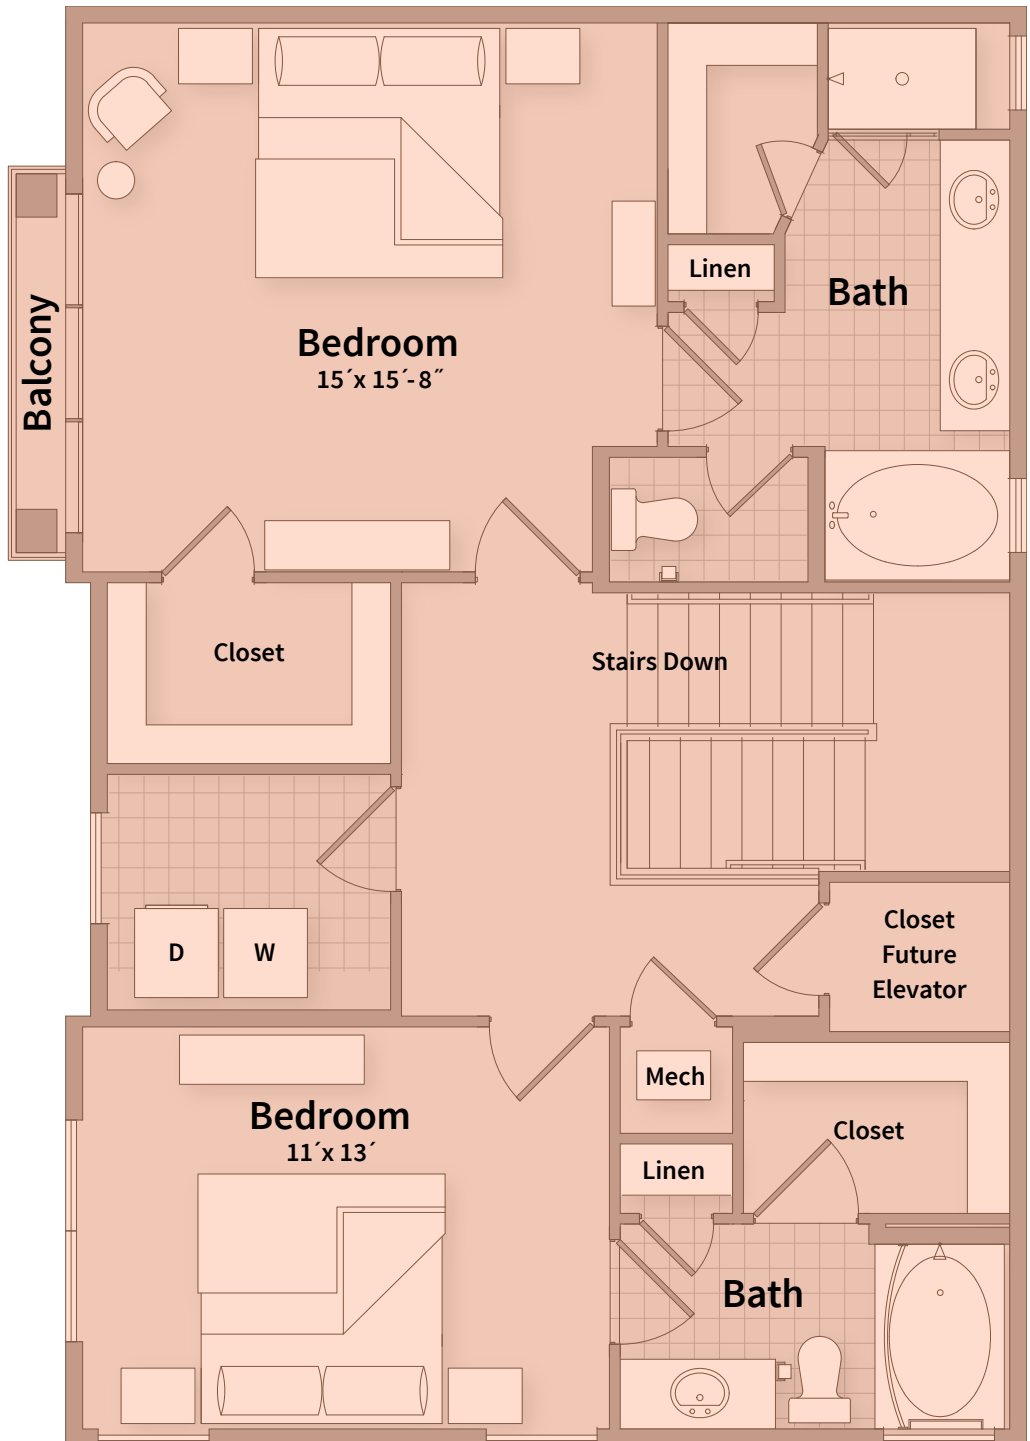

Unit T2j - Ground Floor

▲ T2c

BEDROOM 3 | BATH 3.5 | SQ FT 2,600

Unit T2j - 2nd Floor

▲ T2c

BEDROOM 3 | BATH 3.5 | SQ FT 2,600

Unit T2j - 3rd Floor

▲ T2c

BEDROOM 3 | BATH 3.5 | SQ FT 2,600

Unit T2j - 4th Floor

BEDROOM 3 | **BATH 3.5** | **SQ FT 2,600**