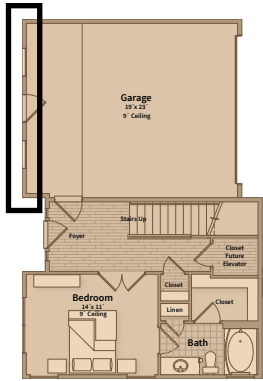

Unit T2j - Ground Floor

▲ T2c

BEDROOM 3 | BATH 3.5 | SQ FT 2,600

Unit T2j - 2nd Floor

▲ T2c

BEDROOM 3 | BATH 3.5 | SQ FT 2,600

Unit T2j - 3rd Floor

▲ T2c

BEDROOM 3 | BATH 3.5 | SQ FT 2,600

Unit T2j - 4th Floor

BEDROOM 3 | **BATH 3.5** | **SQ FT 2,600**