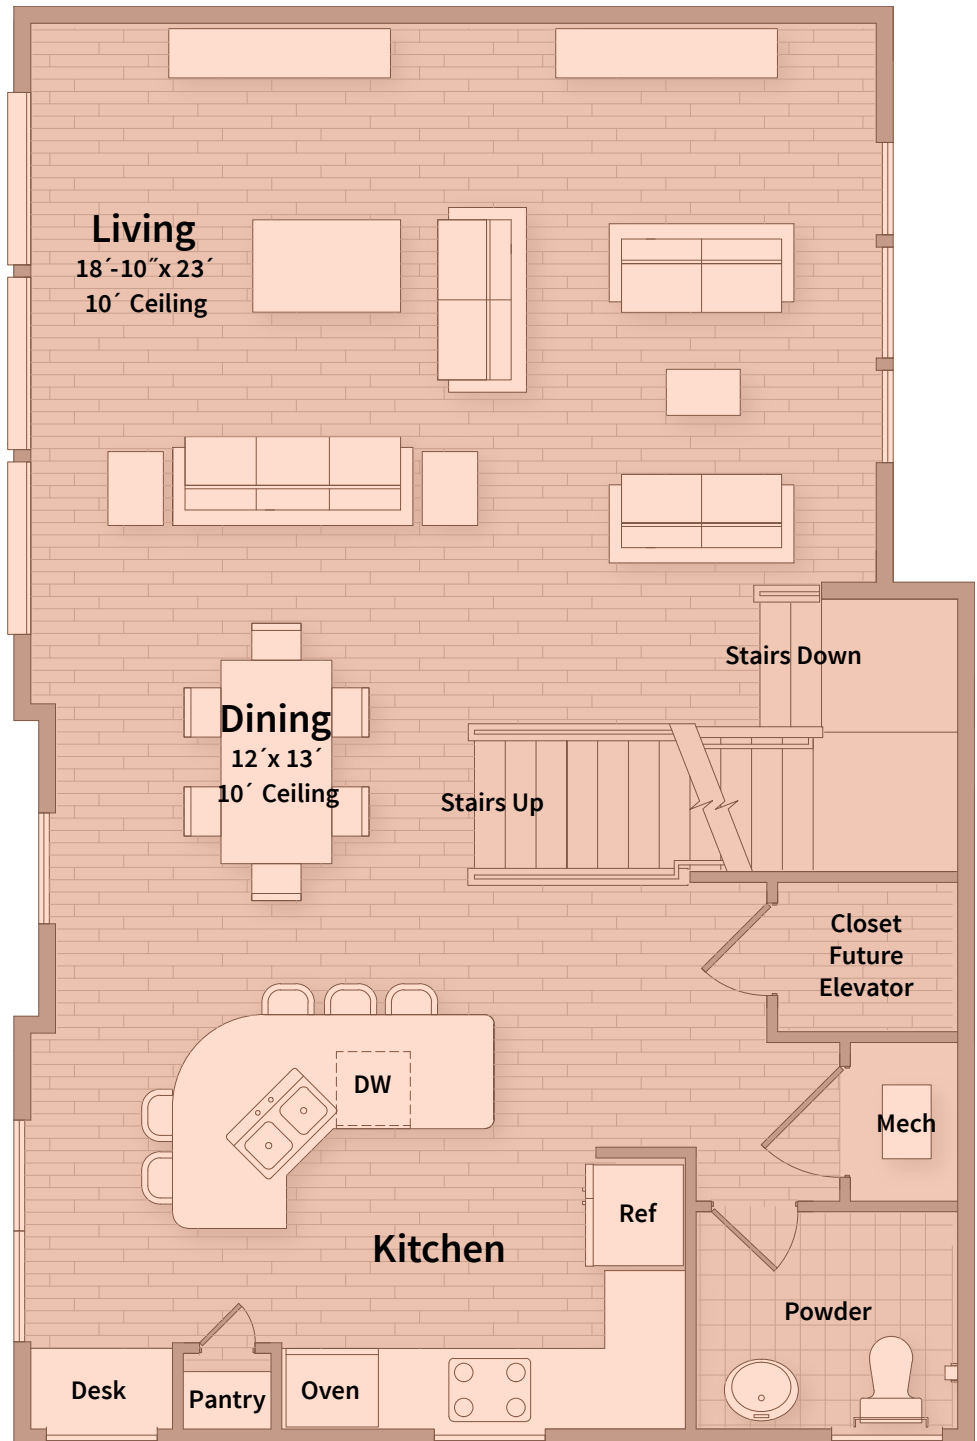

Unit T2j - Ground Floor

▲ T2c

BEDROOM 3 | BATH 3.5 | SQ FT 2,600

Unit T2j - 2nd Floor

▲ T2c

BEDROOM 3 | BATH 3.5 | SQ FT 2,600

Unit T2j - 3rd Floor

▲ T2c

BEDROOM 3 | BATH 3.5 | SQ FT 2,600

Unit T2j - 4th Floor

BEDROOM 3 | **BATH 3.5** | **SQ FT 2,600**