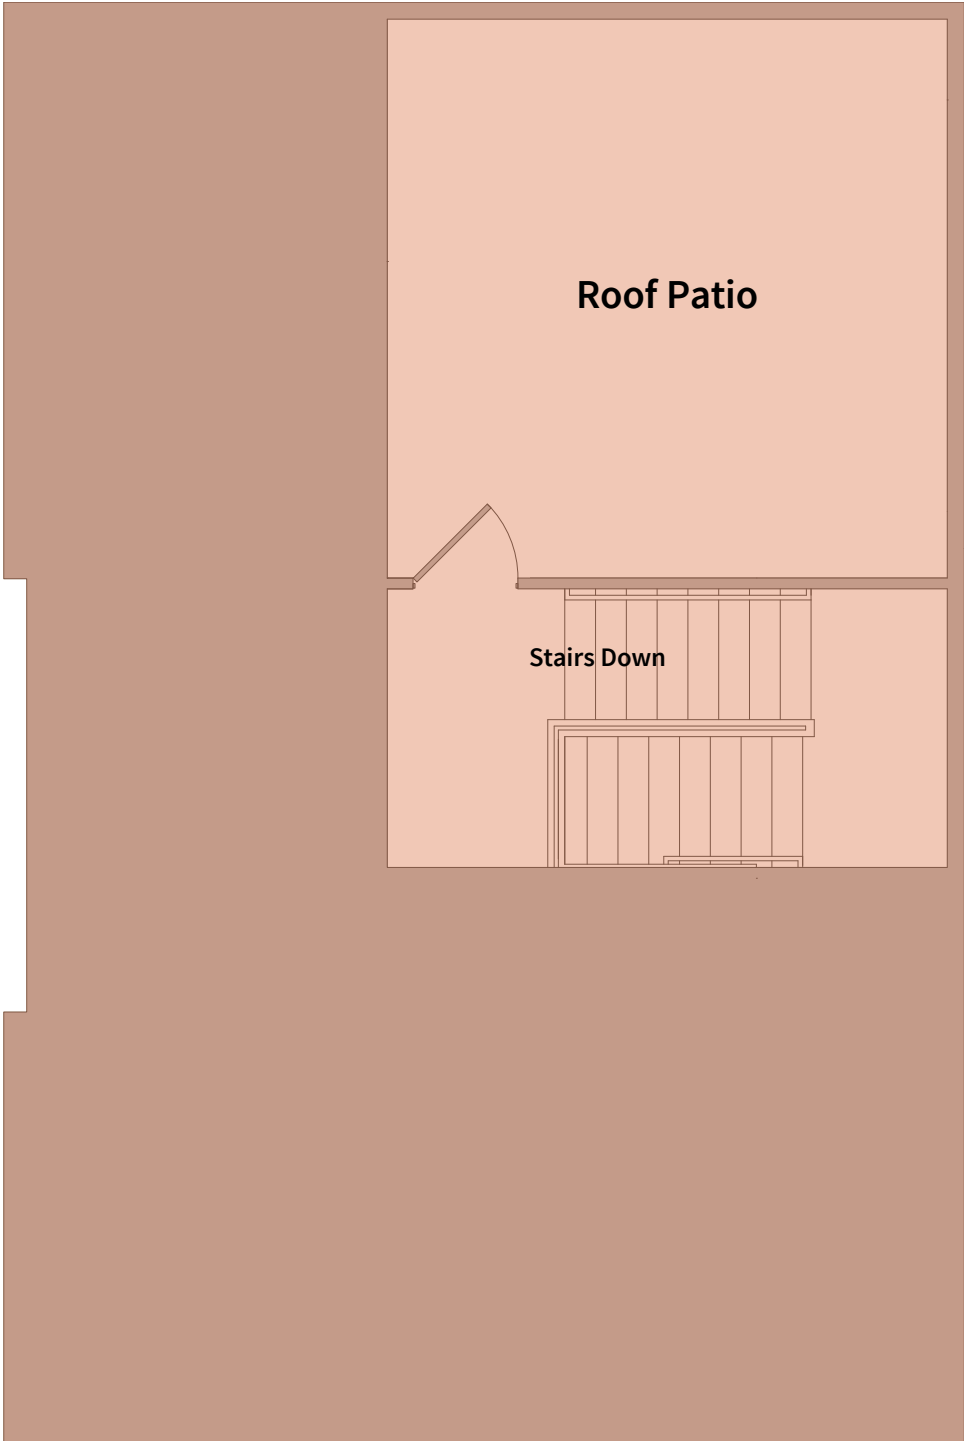

Unit T2j - Ground Floor

▲ T2c

BEDROOM 3 | BATH 3.5 | SQ FT 2,600

Unit T2j - 2nd Floor

▲ T2c

BEDROOM 3 | BATH 3.5 | SQ FT 2,600

Unit T2j - 3rd Floor

▲ T2c

BEDROOM 3 | BATH 3.5 | SQ FT 2,600

Unit T2j - 4th Floor

BEDROOM 3 | **BATH 3.5** | **SQ FT 2,600**